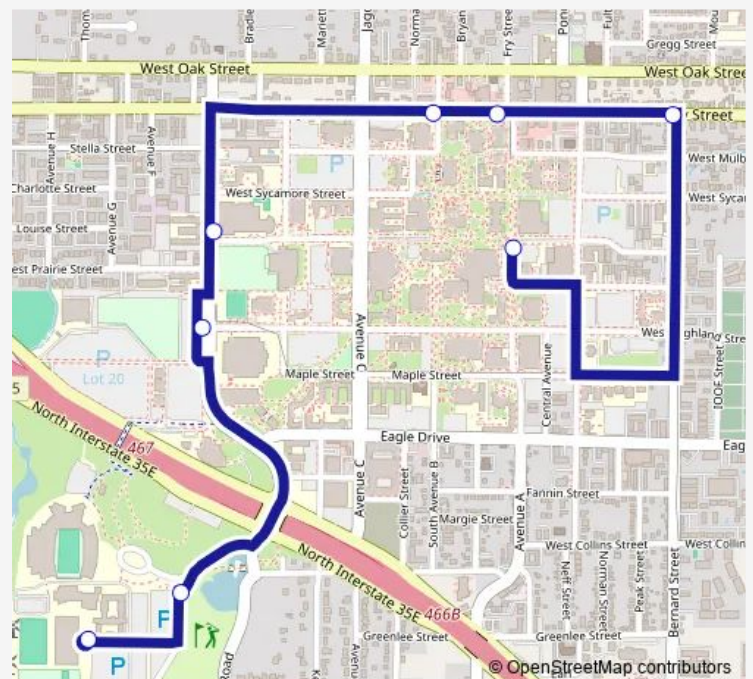

### Direction

Victory Hall — Union 7

8 stops

[Open route schedule](#)

Victory Hall

Datcu Northeast Lot

Fouts Field Transfer 2

Pohl Recreation Center

### Route schedule

Victory Hall — Union 7

Monday 07:30-23:40

Tuesday 07:30-23:40

Wednesday 07:30-23:40

Thursday 07:30-23:40

Friday 07:30-23:40

Saturday —

### Route info

Direction: Victory Hall

Stops: 8

Trip Duration: 0 hour 14 min

EP 131 — Eagle Point

**Direction**

Union 7 — Victory Hall

7 stops

## Route schedule

Union 7 — Victory Hall

Monday	07:18-23:28
Tuesday	07:18-23:28
Wednesday	07:18-23:28
Thursday	07:18-23:28
Friday	07:18-23:28
Saturday	—
Sunday	—