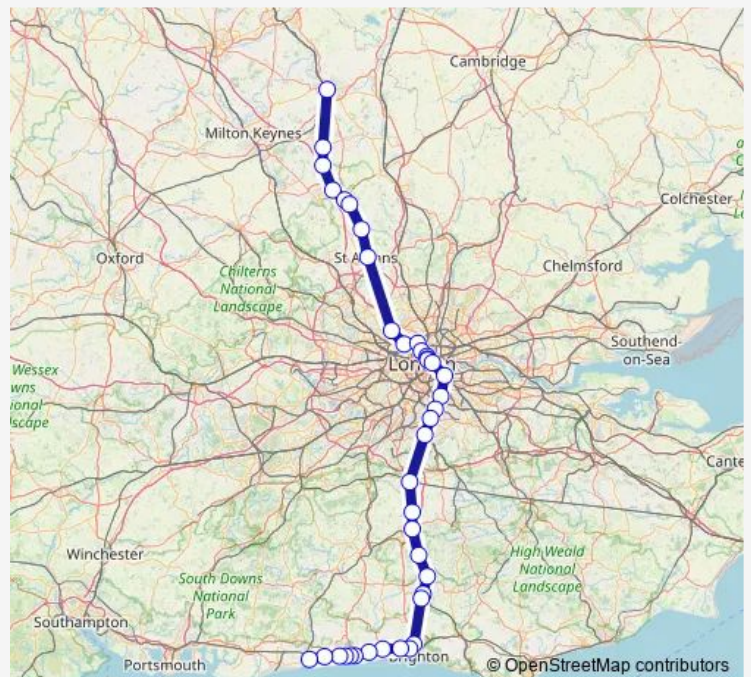

Rail TI:Bdm->Lit TL train service from BDM to Lit

[Go to website](#)

Direction

Bedford — Littlehampton

39 stops

[Open route schedule](#)

- Bedford
- Flitwick
- Harlington (Beds)
- Leagrave
- Luton
- Luton Airport Parkway
- Harpenden
- St Albans City
- Hendon
- West Hampstead Thameslink
- Kentish Town
- London St Pancras International
- Farringdon
- City Thameslink
- London Blackfriars
- London Bridge
- New Cross Gate
- Sydenham
- Norwood Junction
- East Croydon
- Purley

Route schedule

Bedford — Littlehampton

Monday	15:44-16:45
Tuesday	15:44-16:45
Wednesday	15:44-16:45
Thursday	15:44-16:45
Friday	15:44-16:45
Saturday	—
Sunday	—

Route info

Direction: Bedford

Stops: 39

Trip Duration: 2 hour 52 min

■ TI:Bdm->Lit — TL train service from BDM to Lit

Earlswood (Surrey)

Gatwick Airport

Three Bridges

Balcombe

Haywards Heath

Wivelsfield

Burgess Hill

Goring-by-Sea

Angmering

Littlehampton

TI:Bdm->Lit Rail time schedules and route maps are available in an offline PDF at busmaps.com. Use the busmaps.com website to see live bus times, train schedule or subway schedule, and step-by-step directions for all public transit in London