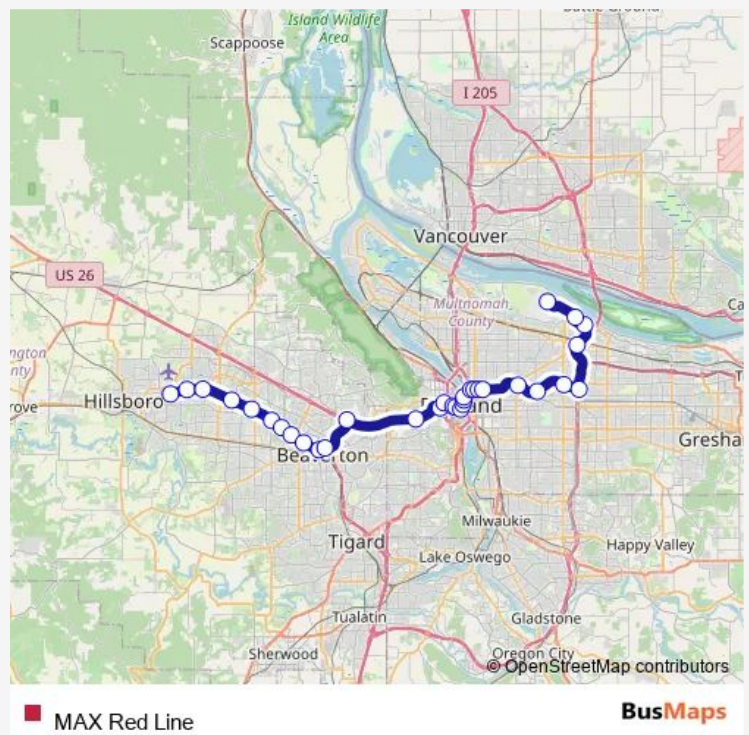

## Tram MAX Red Line

[Go to website](#)

**Direction**  
 Hillsboro Airport/Fairgrounds MAX Stn — Portland Int'l Airport MAX Station

33 stops

[Open route schedule](#)

- Hillsboro Airport/Fairgrounds MAX Stn
- Hawthorn Farm MAX Station
- Orenco MAX Station
- Quatama MAX Station
- Willow Creek/SW 185th Ave TC MAX Station
- Elmonica/SW 170th Ave MAX Station
- Merlo Rd/SW 158th Ave MAX Station
- Beaverton Creek MAX Station
- Millikan Way MAX Station
- Beaverton Central MAX Station
- Beaverton TC MAX Station
- Sunset TC MAX Station
- Washington Park MAX Station
- Goose Hollow/SW Jefferson St MAX Station
- Providence Park MAX Station
- Library/SW 9th Ave MAX Station
- Pioneer Square South MAX Station
- Yamhill District MAX Station
- Oak/ SW 1st Ave MAX Station
- Skidmore Fountain MAX Station
- Old Town/Chinatown MAX Station

### Route schedule

Hillsboro Airport/Fairgrounds MAX Stn — Portland Int'l Airport MAX Station

Monday	03:20-00:59 <sup>+1</sup>
Tuesday	03:20-02:07 <sup>+1</sup>
Wednesday	03:20-00:59 <sup>+1</sup>
Thursday	03:20-00:37 <sup>+1</sup>
Friday	03:20-00:37 <sup>+1</sup>
Saturday	03:20-00:59 <sup>+1</sup>
Sunday	03:20-00:59 <sup>+1</sup>

### Route info

Direction: Hillsboro Airport/Fairgrounds MAX Stn

Stops: 33

Trip Duration: 1 hour 23 min

Rose Quarter TC MAX Station

Convention Center MAX Station

NE 7th Ave MAX Station

Lloyd Center/NE 11th Ave MAX Station