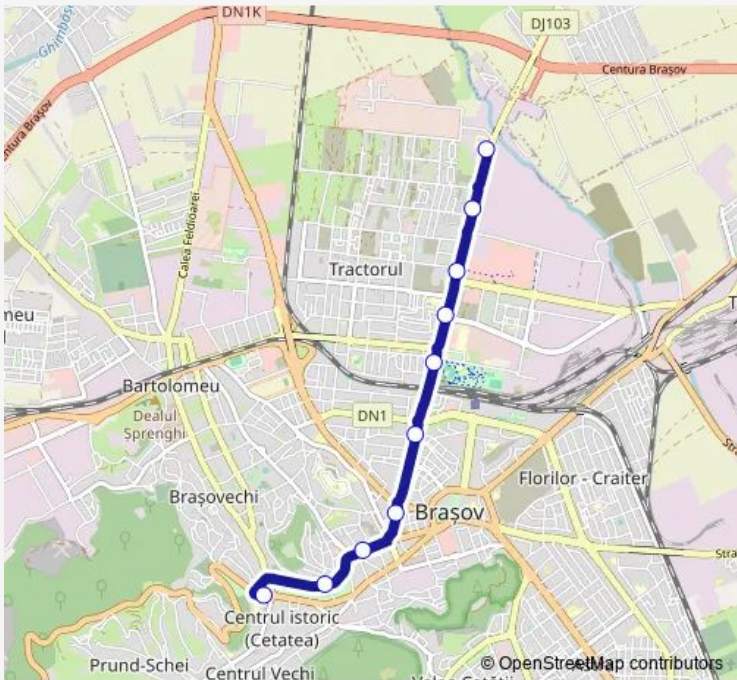

Trolleybus 2 Rulmentul - Livada Potei

[Go to website](#)

Direction
 Rulmentul — Livada Potei
 10 stops
[Open route schedule](#)

- Rulmentul
- Nicolae Labi
- Coresi
- Colegiul Nicolae Titulescu
- Biserica Tractorul
- Mircea cel Bătrân
- Onix
- Sanitas
- Primărie
- Livada Potei

Route schedule
 Rulmentul — Livada Potei

Monday	05:30-23:05
Tuesday	05:30-23:05
Wednesday	05:30-23:05
Thursday	05:30-23:05
Friday	05:30-23:05
Saturday	06:25-22:53
Sunday	06:25-22:53

Route info
 Direction: Rulmentul
 Stops: 10
 Trip Duration: 0 hour 20 min

Direction

Livada Potei — Rulmentul

11 stops

[Open route schedule](#)

Livada Potei

Teatrul Dramatic

Castanilor

Onix

Mircea cel Bătrân

Făget

Tractorul

Colegiul Nicolae Titulescu

Coresi

Nicolae Labi

Rulmentul

Route schedule