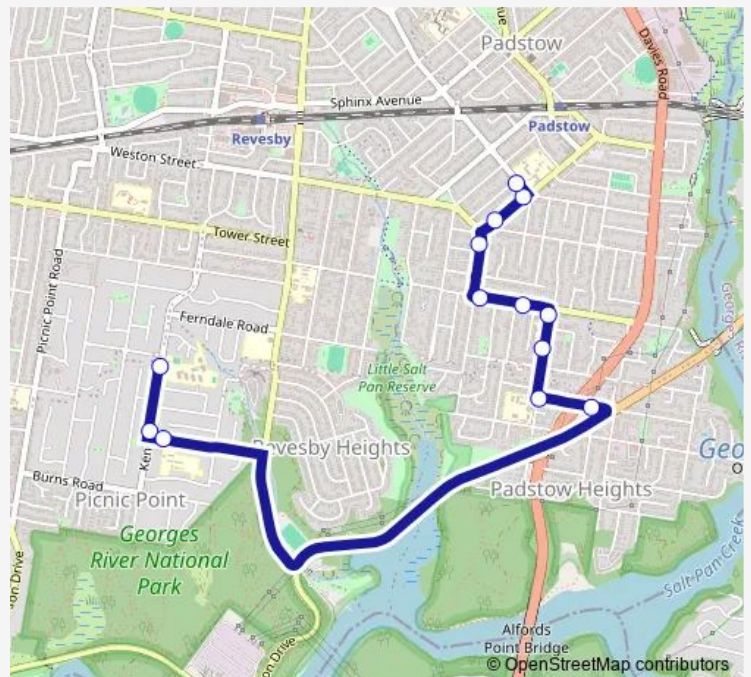

Alma Rd Opp Alma Rd Shops

Faraday Rd At Anthony Av

Faraday Rd Opp Windsor Rd

Faraday Rd At Doyle Rd

Doyle Rd At School Pde

Route schedule

Picnic Point High School, Kennedy St — Doyle Rd At School Pde

Monday	—
Tuesday	—
Wednesday	—
Thursday	15:15
Friday	—
Saturday	—
Sunday	—

Route info

Direction: Picnic Point High School, Kennedy St

Stops: 13

Trip Duration: 0 hour 15 min

S719 — Picnic Point High School to Padstow

Direction

Kennedy St Opp Picnic Point High School — Doyle Rd At School Pde

19 stops

[Open route schedule](#)

Kennedy St Opp Picnic Point High School

Ferndale Rd After Kennedy St

Ferndale Rd Opp Kinross Pl

Ferndale Rd Opp De La Salle College

The River Rd Opp De La Salle College

The River Rd At Morotai Rd

Monday 15:30

Tuesday —

Wednesday 15:30

Thursday —

Friday 15:30

Saturday —

Sunday —

Route info