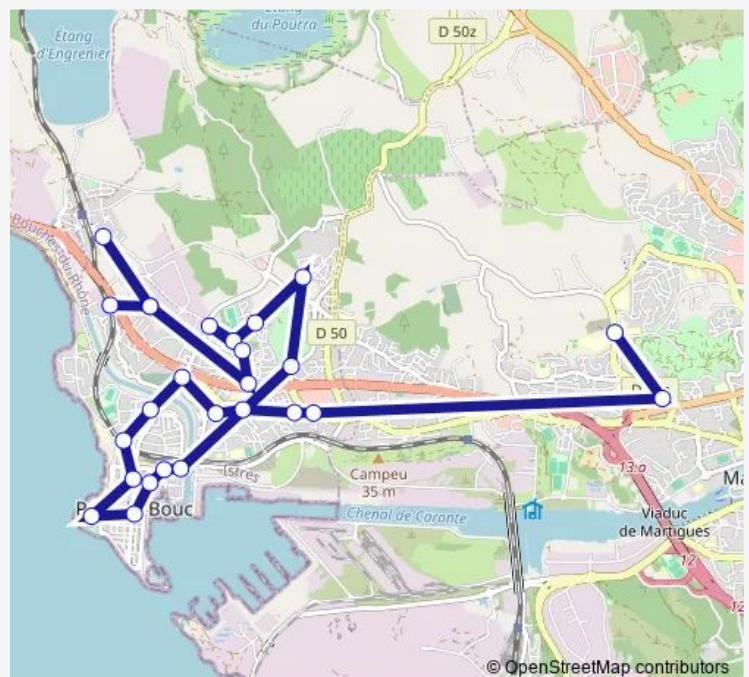

Direction

Lycée Jean Lurçat — Station Agip

26 stops

[Open route schedule](#)

Lycée Jean Lurçat

Marcel Pagnol

Centre Commercial

Les Acacias

La Draille

Route schedule

Lycée Jean Lurçat — Station Agip

Monday 17:05

Tuesday 17:05

Wednesday 12:35

Thursday 17:05

Friday 17:05

Saturday —

Sunday —

Route info

Direction: Lycée Jean Lurçat

Stops: 26

Trip Duration: 0 hour 57 min

Bergerie Bas

Mérindole

Ecole Arcades

Mérindole

Station Agip

Direction

Jardins Louis — Lycée Jean Lurçat

16 stops

[Open route schedule](#)

Jardins Louis