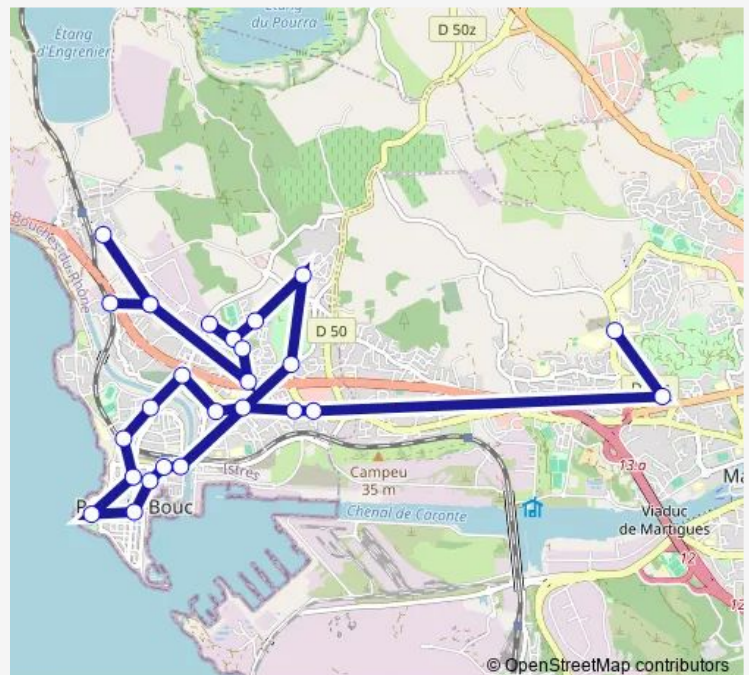

Direction

Lycée Jean Lurçat — Station Agip

26 stops

[Open route schedule](#)

Lycée Jean Lurçat

Marcel Pagnol

Centre Commercial

Les Acacias

La Draille

Route schedule

Lycée Jean Lurçat — Station Agip

Monday 17:05

Tuesday 17:05

Wednesday 12:35

Thursday 17:05

Friday 17:05

Saturday —

Sunday —

Route info

Direction: Lycée Jean Lurçat

Stops: 26

Trip Duration: 0 hour 55 min

Bergerie Bas

Mérindole

Ecole Arcades

Mérindole

Station Agip

Direction

Jardins Louis — Lycée Jean Lurçat

16 stops

[Open route schedule](#)

Jardins Louis