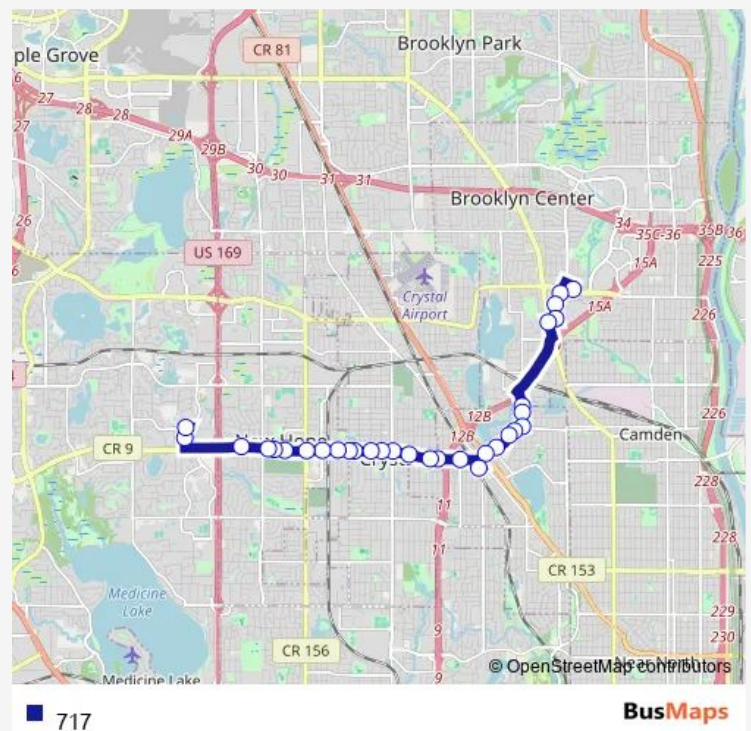

Lake Dr & Josephine Lane

Lake Dr & Bottineau Blvd (Hwy 81)

Robbinsdale Transit Center & Gate B

42nd Ave N & Regent Ave N

42nd Ave N & Vera Cruz Ave N

42nd Ave N & Welcome Ave

42nd Ave N & Adair Ave

42nd Ave N & Douglas Dr

42nd Ave N & Florida Ave

42nd Ave N & Hampshire Ave

42nd Ave N & Kentucky Ave

Route schedule

Brooklyn Ctr Transit Ctr Gate B — 45th Ave N & Nathan Lane

Monday 06:28-21:34

Tuesday 06:28-21:34

Wednesday 06:28-21:34

Thursday 06:28-21:34

Friday 06:28-21:34

Saturday —

Sunday —

Route info

Direction: Brooklyn Ctr Transit Ctr Gate B

Stops: 31

Trip Duration: 0 hour 26 min

Direction: 45th Ave N & Nathan Lane

Stops: 34

Trip Duration: 0 hour 25 min

Lake Dr & Indiana Ave N

Lake Dr & Halifax Ave N

France Ave N & Lake Dr

France Ave & 46th Ave N

France Ave N & Natureview Cir / 47th Ave