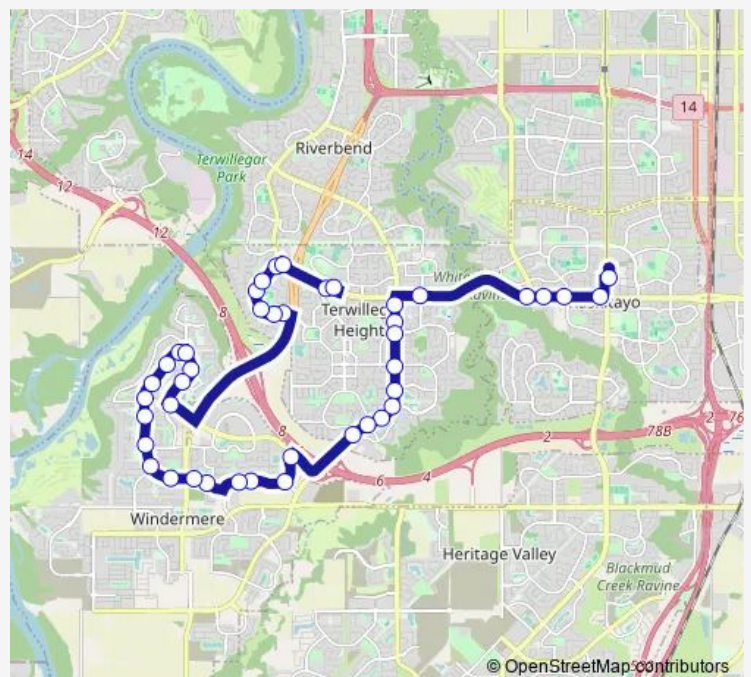

Allan Drive & Andrews Way SW

Allan Crescent & Allan Drive SW

Allan Crescent & Allan Drive SW

Austin Link & Anderson Way SW

Anderson Place & Anderson Way Sw

Route schedule

Century Park Transit Centre Bay I — Leger Transit Centre Bay L

Monday	05:08-22:13
Tuesday	05:08-22:13
Wednesday	05:08-22:13
Thursday	05:08-22:13
Friday	05:08-22:13
Saturday	08:02-18:36
Sunday	10:01-18:33

Route info

Direction: Century Park Transit Centre Bay I

Stops: 42

Trip Duration: 0 hour 38 min

717 — Leger - Century Park

172 Street & Washburn Drive SW

174 Street & Washburn Drive Sw

Washburn Drive & Wates Link SW

Washburn Drive & Warry Link SW

Windermere Wynd & Windermere Boulevard

Friday 05:00-21:30

Saturday 08:25-18:55

Sunday 10:19-18:52

Route info

Direction: Leger Transit Centre Bay L

Stops: 48

Trip Duration: 0 hour 42 min

Allan Drive & Andrews Loop SW