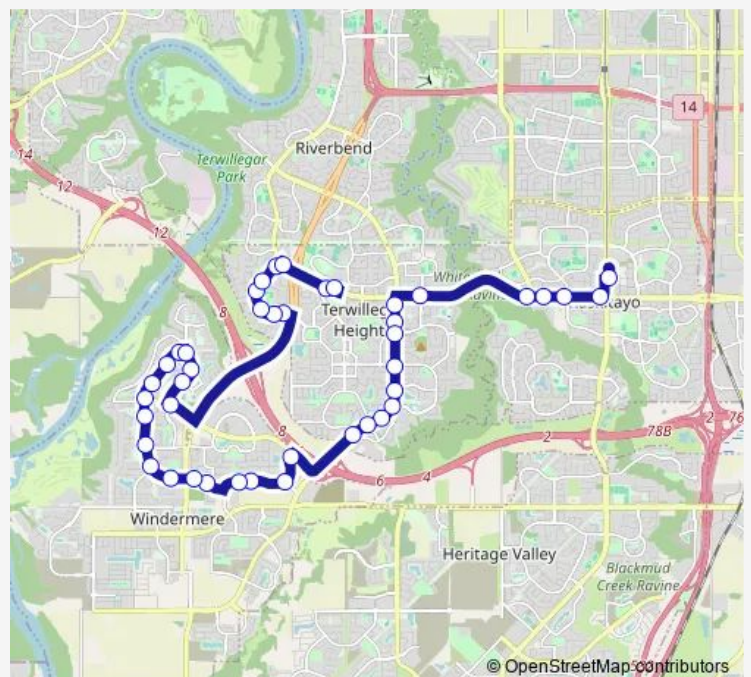

Allan Drive & Andrews Way Sw

Allan Crescent & Allan Drive Sw

Allan Crescent & Allan Drive Sw

Austin Link & Anderson Way Sw

Anderson Place & Anderson Way Sw

Route schedule

Century Park Transit Centre Bay I — Leger Transit Centre Bay F

Monday	05:09-22:13
Tuesday	05:09-22:13
Wednesday	05:09-22:13
Thursday	05:09-22:13
Friday	05:09-22:13
Saturday	08:02-18:36
Sunday	10:01-18:33

Route info

Direction: Century Park Transit Centre Bay I

Stops: 42

Trip Duration: 0 hour 41 min

717 — Leger - Century Park

172 Street & Washburn Drive Sw

174 Street & Washburn Drive Sw

Washburn Drive & Wates Link Sw

Washburn Drive & Warry Link Sw

Windermere Wynd & Windermere Boulevard

Friday 05:00-21:30

Saturday 08:25-18:55

Sunday 10:19-18:52

Route info

Direction: Leger Transit Centre Bay F

Stops: 42

Trip Duration: 0 hour 37 min

Allan Drive & Andrews Loop Sw