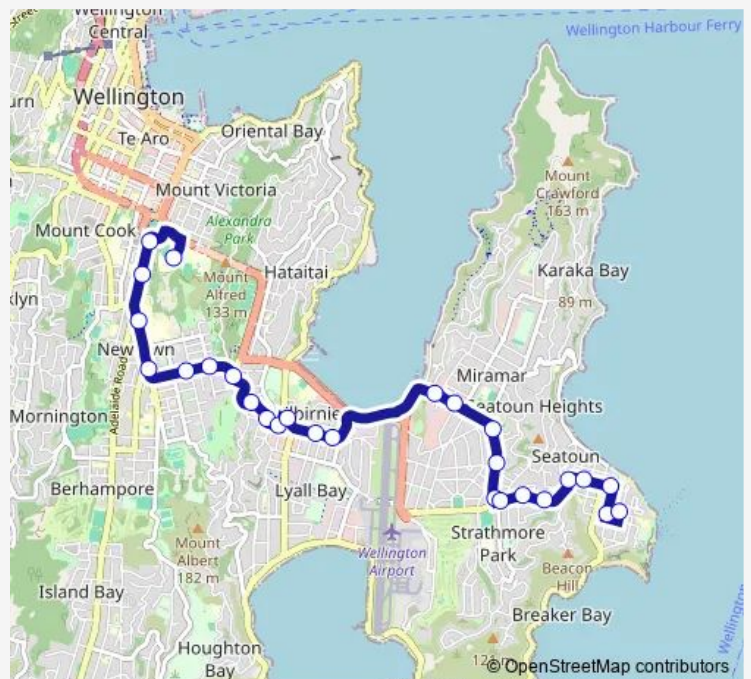

School Bus 717 Wellington College - Miramar - Seatoun

[Go to website](#)

Direction

Wellington College (school grounds) — Seatoun - Hector Street

27 stops

[Open route schedule](#)

- Wellington College (school grounds)
- Adelaide Road at Basin Reserve (near 13)
- Adelaide Road at Broomhedge Street
- Wellington Hospital - Stop A
- Riddiford Street at Newtown Shops (near 157)
- Constable Street at Owen Street (near 77)
- Constable Street at Coromandel Street (near 123)
- Crawford Road at Wellington Road
- Crawford Road at Duncan Terrace
- Crawford Road at Childers Terrace
- Rongotai Road at Bay Road
- Kilbirnie - Stop A
- Rongotai Road (near 119)
- Rongotai Road at Troy Street
- Miramar Avenue at Tauhinu Road
- Miramar Shops - Stop B
- Ira Street at Miramar Avenue
- Ira Street at Otaki Street
- Ira Street at Broadway (near 2)
- Strathmore Park Shops (opposite)
- Broadway at Tio Tio Road

Route schedule

Wellington College (school grounds) — Seatoun - Hector Street

Monday	15:25
Tuesday	15:25
Wednesday	15:25
Thursday	15:25
Friday	15:25
Saturday	—
Sunday	—

Route info

Direction: Wellington College (school grounds)

Stops: 27

Trip Duration: 0 hour 30 min

717 — Wellington College - Miramar - Seatoun

Broadway opposite Cavendish Square

Ferry Street at Dundas Street

Dundas Street at Falkirk Avenue

Dundas Street at Monro Street (near 55)

Monro Street at Seatoun Park

Seatoun - Hector Street

717 School Bus time schedules and route maps are available in an offline PDF at busmaps.com. Use the busmaps.com website to see live bus times, train schedule or subway schedule, and step-by-step directions for all public transit in Wellington