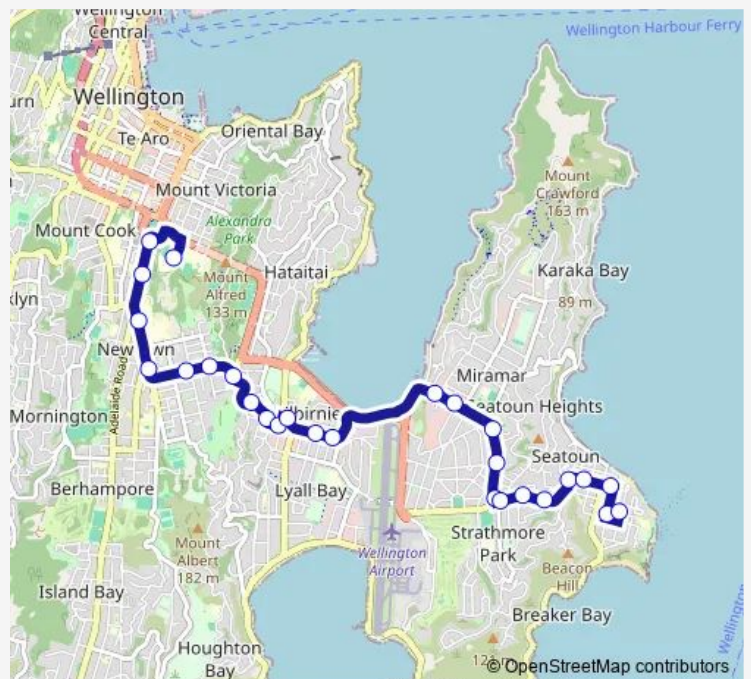

Miramar Shops - Stop B

Ira Street at Miramar Avenue

Ira Street at Otaki Street

Ira Street at Broadway (near 2)

Strathmore Park Shops (opposite)

Broadway at Tio Tio Road

Route schedule

Wellington College (school grounds) — Seatoun - Hector Street

Monday 15:25

Tuesday 15:25

Wednesday 15:25

Thursday 15:25

Friday 15:25

Saturday —

Sunday —

Route info

Direction: Wellington College (school grounds)

Stops: 27

Trip Duration: 0 hour 30 min

717 — Wellington College - Miramar - Seatoun

Broadway opposite Cavendish Square

Ferry Street at Dundas Street

Dundas Street at Falkirk Avenue

Dundas Street at Monro Street (near 55)

Monro Street at Seatoun Park

Seatoun - Hector Street

717 School Bus time schedules and route maps are available in an offline PDF at busmaps.com. Use the busmaps.com website to see live bus times, train schedule or subway schedule, and step-by-step directions for all public transit in Wellington