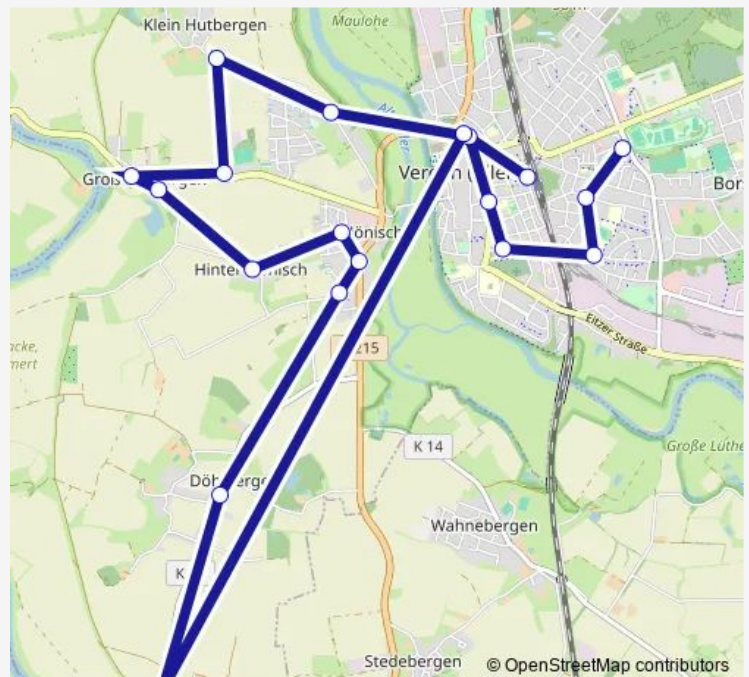

### Route schedule

Hönisch Barneschweg — Verden(Aller) Zob

Monday 06:55-08:03

Tuesday 06:55-08:03

Wednesday 06:55-08:03

Thursday 06:55-08:03

Friday 06:55-08:03

Saturday —

### Route info

Direction: Hönisch Barneschweg

Stops: 18

Trip Duration: 0 hour 43 min

717

BusMaps

**Direction**

Dauelsen Grundschule — Rieda(Verden) Domäne

## Route info

Direction: Dauelsen Grundschule

Stops: 15

Trip Duration: 0 hour 31 min

## Route info

Direction: Verden(Aller) Andreasschule

Stops: 19

Trip Duration: 0 hour 48 min

717 Bus time schedules and route maps are available in an offline PDF at [busmaps.com](https://busmaps.com). Use the [busmaps.com](https://busmaps.com) website to see live bus times, train schedule or subway schedule, and step-by-step directions for all public transit in Verden