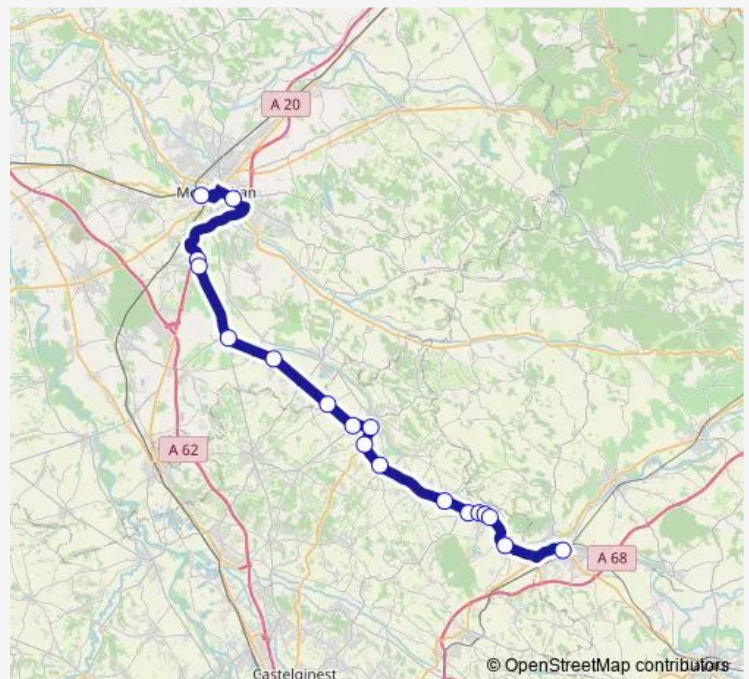

Bressols - Centre

Bressols - Campagnoles

Montauban - Fobio

**Route schedule**

Nohic - Rue de la fontaine — Montauban - Fobio

Monday 06:55

Tuesday 06:55

Wednesday 06:55

Thursday 06:55

Friday 06:55

Saturday —

Sunday —

**Route info**

Direction: Nohic - Rue de la fontaine

Stops: 6

Trip Duration: 0 hour 37 min

## Route info

Direction: SAINT-SULPICE-LA-POINTE - Gare Routière

Stops: 18

Trip Duration: 1 hour 18 min

## Route info

Direction: Montauban - Gare Sncf

Stops: 18

Trip Duration: 1 hour 17 min

**Direction**

Montauban - Fobio — Nohic - Rue de la fontaine

6 stops

[Open route schedule](#)