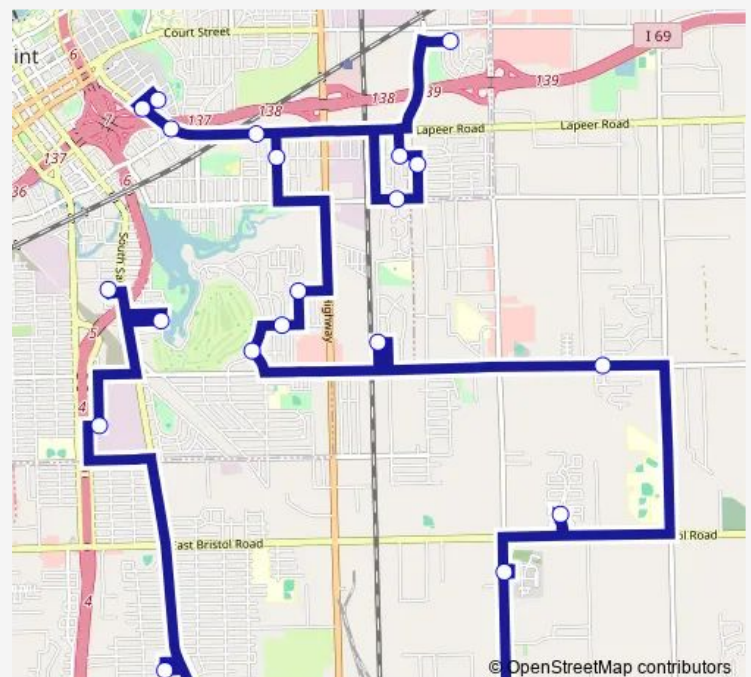

Friday 06:08

Saturday —

Sunday —

Route info

Direction: Burlington & Brimfield

Stops: 20

Trip Duration: 1 hour 27 min

717

Direction

International Academy — Ready & Furey

20 stops

[Open route schedule](#)

International Academy

Lakeview Ave & Collingwood Pkwy

Huron St & Cuthbertson St

Circle Dr & Ogema Ave

Comanche Ave & Eldon Baker

Mohawk Ave & Shawnee Ave

Lippincott & Trout

Wood & Gloucester

Hosler St & Kent St

Burlington & Brimfield

Avon St & E Wellington Ave

Avon Park Apts (South Entrance)

Route schedule

International Academy — Ready & Furey

Monday 15:40

Tuesday 15:40

Wednesday 15:40

Thursday 15:40

Friday 15:40

Saturday —