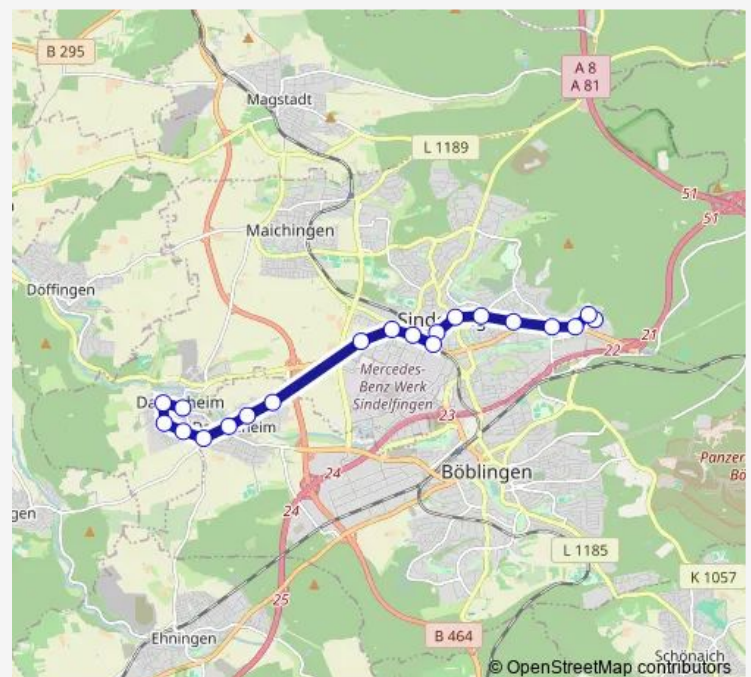

Sindelf. Calwer Brücke

Sindelfingen Schoßhöfe

Dagersh. Eichenpfäde

Dagersheim Schützenweg

Dagersheim Kirche

Dagersheim Aidlinger Str.

Darmsheim Robert-Bosch-Str.

Darmsheim Tessiner Str.

Darmsheim Hofstraße

Darmsheim Alter Friedhof

Route schedule

Sindelf. Viehweide — Darmsheim Alter Friedhof

Monday	05:15-00:29 ⁺¹
Tuesday	05:15-00:29 ⁺¹
Wednesday	05:15-00:29 ⁺¹
Thursday	05:15-00:29 ⁺¹
Friday	05:15-01:29 ⁺¹
Saturday	06:00-01:29 ⁺¹
Sunday	07:29-00:29 ⁺¹

Route info

Direction: Sindelf. Viehweide

Stops: 20

Trip Duration: 0 hour 32 min

717

Direction

Darmsheim Robert-Bosch-Str. — Sindelf. Viehweide

19 stops

Wednesday 05:02-23:56

Thursday 05:02-23:56

Friday 05:02-00:56⁺¹

Saturday 05:47-00:56⁺¹

Sunday 07:15-23:56

Route info

Direction: Darmsheim Robert-Bosch-Str.

Stops: 19