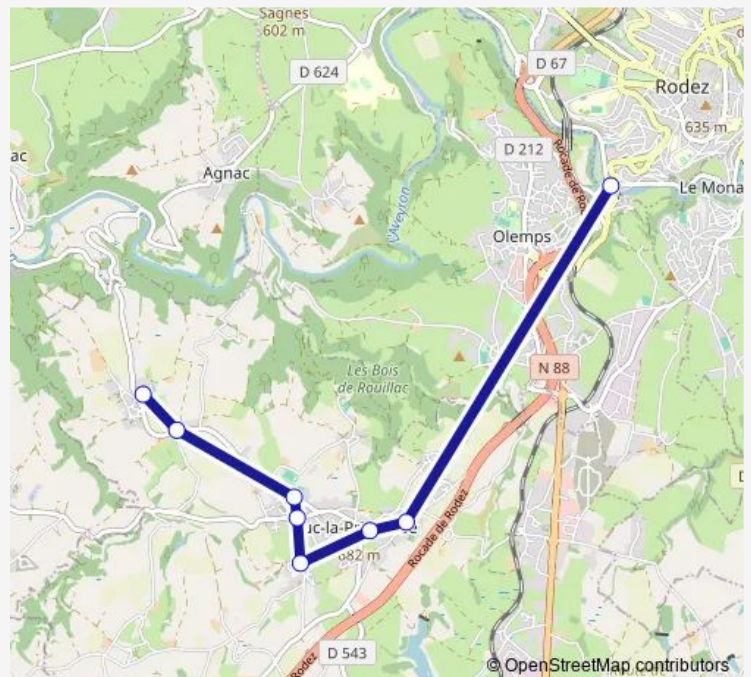

Bus SATPS 25 Ruols - Pole Mouline

[Go to website](#)

Direction

Pole DE LA Mouline — Ruols

8 stops

[Open route schedule](#)

Pole DE LA Mouline

LUC Fontaine

Monday 17:45

Tuesday 17:45

Wednesday 12:10

Thursday 17:45

Friday 17:45

Saturday —

Sunday —

Route info

Direction: Pole DE LA Mouline

Stops: 8

Trip Duration: 0 hour 14 min

SATPS 25 — Ruols - Pole Mouline

Direction

Ruols — Pole DE LA Mouline

8 stops

[Open route schedule](#)

Route schedule

Ruols — Pole DE LA Mouline

Monday	08:05
Tuesday	07:05
Wednesday	07:05
Thursday	07:05
Friday	07:05
Saturday	—
Sunday	—

Route info

Direction: Ruols

Stops: 8

Trip Duration: 0 hour 14 min

SATPS 25 Bus time schedules and route maps are available in an offline PDF at busmaps.com. Use the busmaps.com website to see live bus times, train schedule or subway schedule, and step-by-step directions for all public transit in Rodez