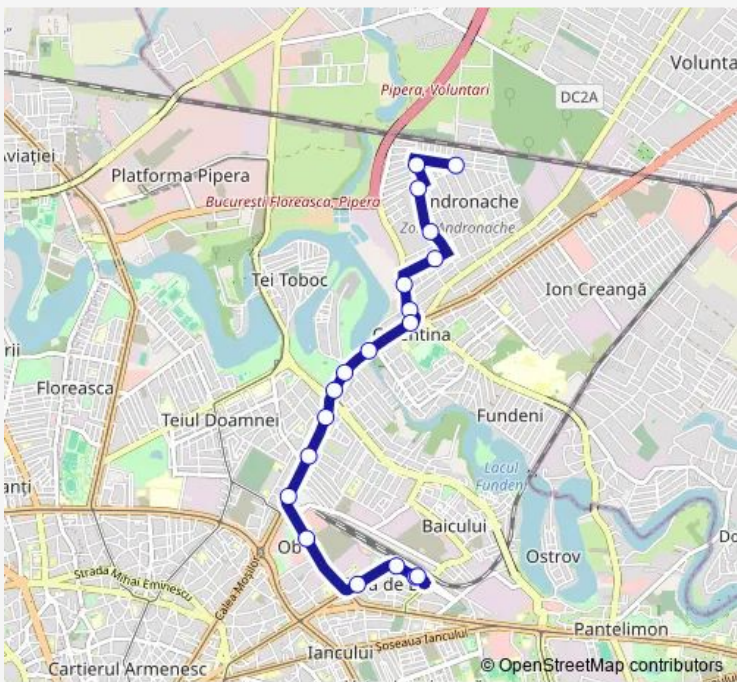

**Direction**  
 Escalei — Baicului  
 19 stops  
[Open route schedule](#)

- Escalei
- Mentiunii
- Oituz
- Ciuca Stefan
- Zamfir Nicolae
- Gherghitei
- Soseaua Colentina
- Cartier Colentina
- Raul Colentina
- Crementita (Piata Colentina)
- Soseaua Colentina
- Doamna Ghica
- Teiul Doamnei
- Ziduri Mosi
- Piata Obor
- Soseaua Pantelimon
- Gara Obor
- Baicului
- Baicului

**Route schedule**  
 Escalei — Baicului

Monday	05:26-22:38
Tuesday	05:26-22:38
Wednesday	05:26-22:38
Thursday	05:26-22:38
Friday	05:26-22:38
Saturday	05:26-22:38
Sunday	05:26-22:38

**Route info**  
 Direction: Escalei  
 Stops: 19  
 Trip Duration: 0 hour 24 min

## Direction

Baicului — Escalei

16 stops

[Open route schedule](#)

Baicului

Gara Obor

Sos.Pantelimon

Piata Obor

## Route info

Direction: Baicului

Stops: 16

Trip Duration: 0 hour 18 min

382 Bus time schedules and route maps are available in an offline PDF at [busmaps.com](https://busmaps.com). Use the [busmaps.com](https://busmaps.com) website to see live bus times, train schedule or subway schedule, and step-by-step directions for all public transit in Bucharest