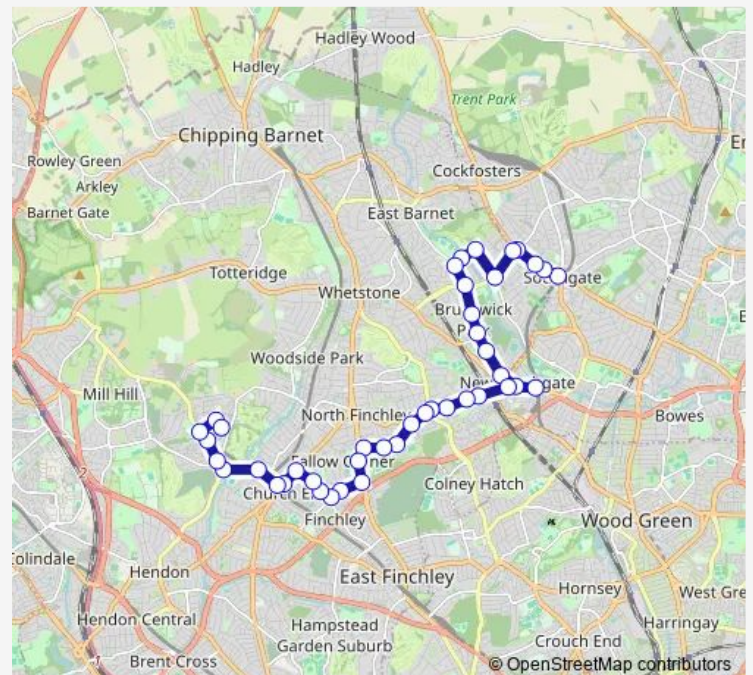

Betstyle Circus

Betstyle Road Arnos Grove

Arnos Grove Station

Betstyle Circus

Beaconsfield Road / New Southgate Station

Bellevue Road

St John's Church Friern Barnet

Route schedule

Southgate — Millbrook Park

Monday 00:10-23:40

Tuesday 00:10-23:40

Wednesday 00:10-23:40

Thursday 00:10-23:40

Friday 00:10-23:40

Saturday 00:10-23:40

Sunday 00:10-23:40

Route info

Direction: Southgate

Stops: 42

Trip Duration: 0 hour 47 min

Friern Barnet Town Hall

Colney Hatch Lane

Short Way

Sunny Way

Woodgrange Avenue (N12)

Granville Rd /High Rd Finchley

Leisure Way

Squires Lane

Woodlands Avenue

Long Lane Finchley

Oakfield Road

Vines Avenue