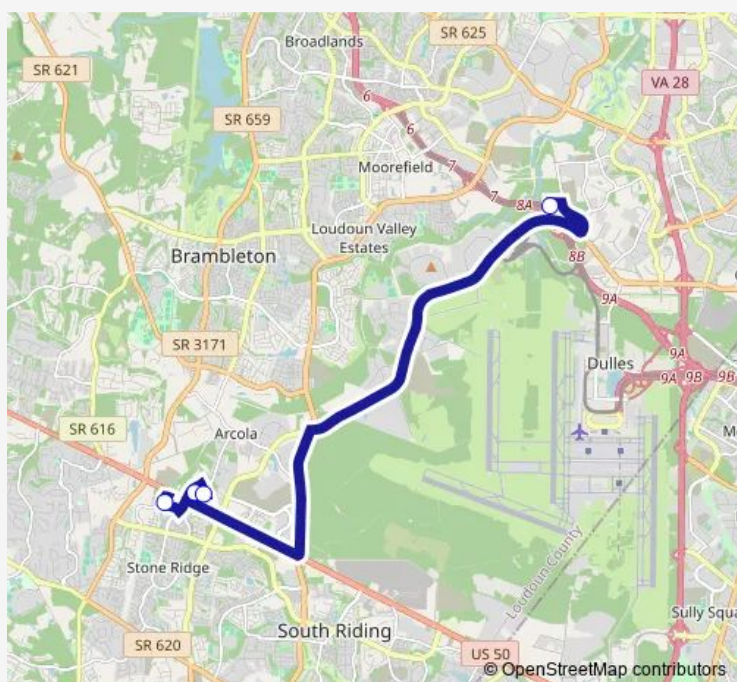

### Direction

Dulles South Park and Ride in Village Center — Loudoun Gateway Metro Station

4 stops

[Open route schedule](#)

Dulles South Park and Ride in Village Center

Stone Springs Hospital 1 near Stone Springs Blvd (

Stone Springs Hospital 2 near Medical Dr (shelter)

Loudoun Gateway Metro Station

### Route schedule

Dulles South Park and Ride in Village Center — Loudoun Gateway Metro Station

Monday 04:46-09:17

Tuesday 04:46-09:17

Wednesday 04:46-09:17

Thursday 04:46-09:17

Friday 04:46-09:17

Saturday —

### Route info

Direction: Dulles South Park and Ride in Village Center

Stops: 4

Trip Duration: 0 hour 19 min

382 — Stone Ridge