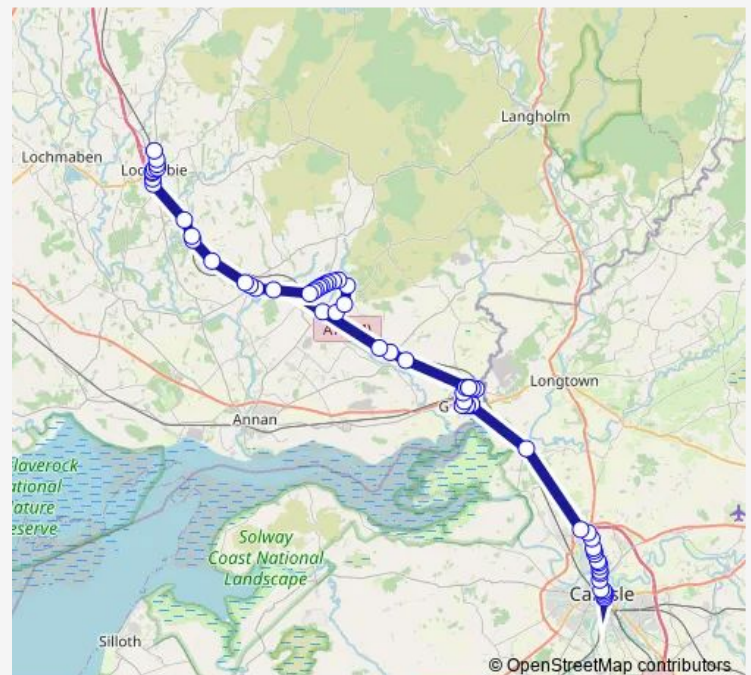

Thursday 07:25-17:30

Friday 07:25-17:30

Saturday 07:25-17:30

Sunday 10:25-17:50

Route info

Direction: Bus Station (Ca)

Stops: 63

Trip Duration: 1 hour 23 min

■ 382 — Lockerbie - Carlisle

BusMaps

Solway Lodge

Central Avenue

Victory Avenue

Gretna Old Church

Stormont Terrace

Westgill Road