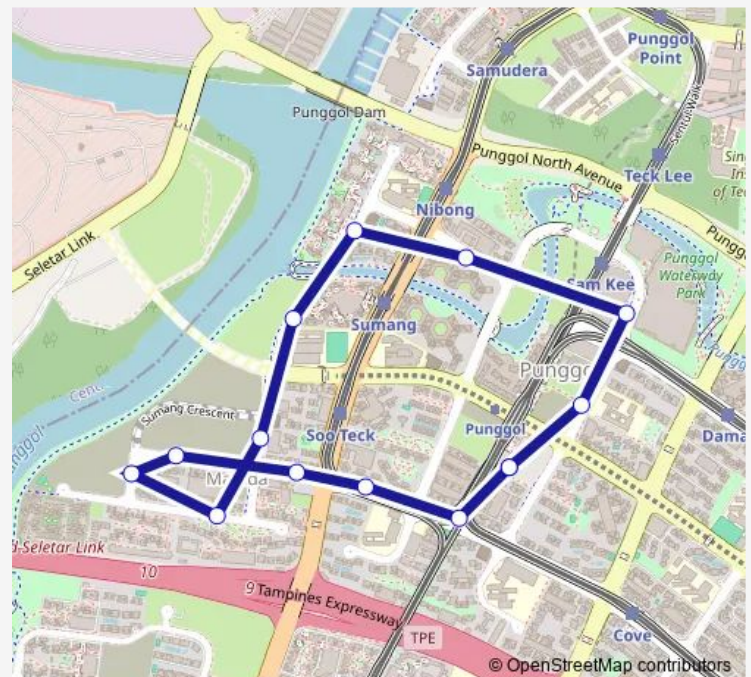

Wednesday 05:35

Thursday 05:35

Friday 05:35

Saturday 05:35

Sunday 05:35

Route info

Direction: Punggol Temp Int

Stops: 14

Trip Duration: 0 hour 21 min

Direction

Punggol Temp Int — Punggol Temp Int

14 stops

[Open route schedule](#)

Punggol Temp Int

Opp Blk 272c

Opp Blk 268d

Thursday 05:35

Friday 05:35

Saturday 05:35

Sunday 05:35

Route info

Direction: Punggol Temp Int

Stops: 14

Trip Duration: 0 hour 21 min