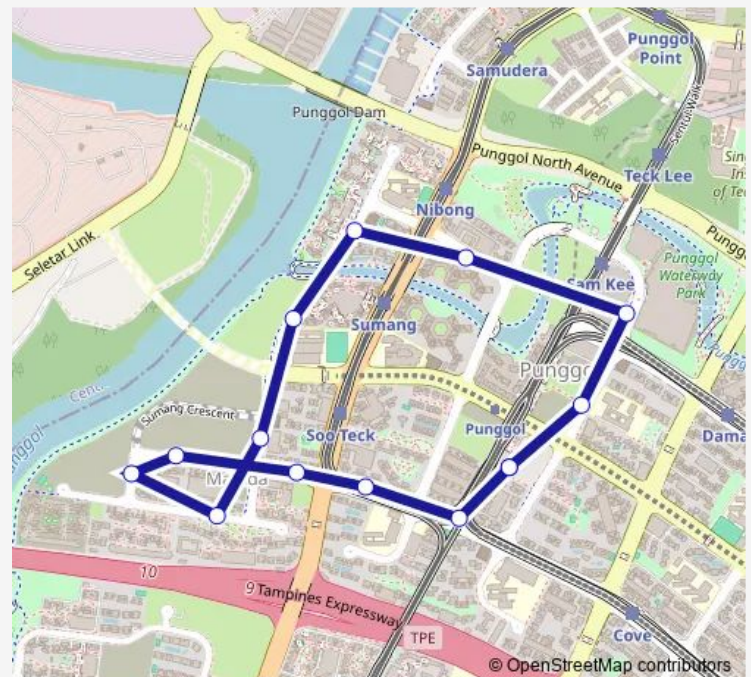

Blk 272c

Punggol Temp Int

Route schedule

Punggol Temp Int — Punggol Temp Int

Monday	05:35
Tuesday	05:35
Wednesday	05:35
Thursday	05:35
Friday	05:35
Saturday	05:35
Sunday	05:35

Route info

Direction: Punggol Temp Int

Stops: 14

Trip Duration: 0 hour 21 min

Direction

Punggol Temp Int — Punggol Temp Int

14 stops

[Open route schedule](#)

Punggol Temp Int

Opp Blk 272c

Wednesday 05:35

Thursday 05:35

Friday 05:35

Saturday 05:35

Sunday 05:35

Route info

Direction: Punggol Temp Int

Stops: 14