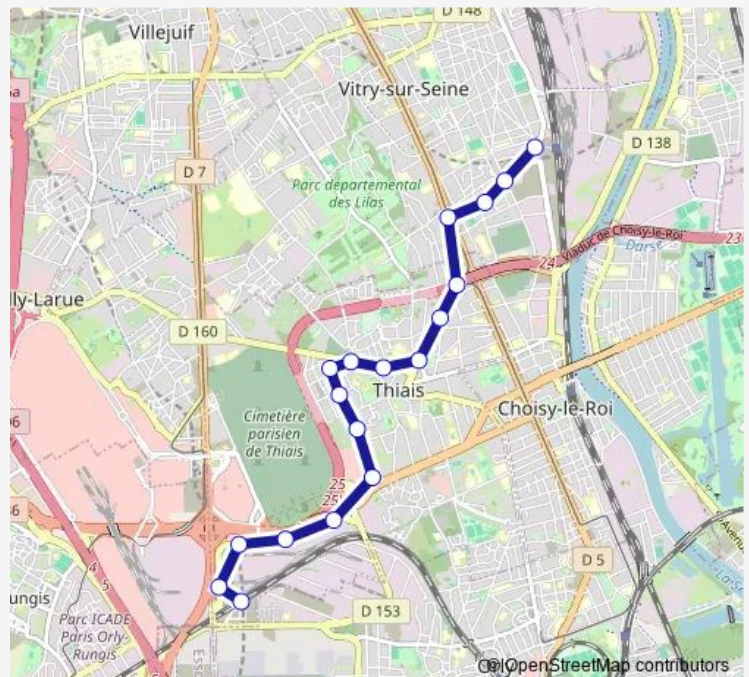

Direction

Gare de Thiais - Orly — Les Ardoines Rer

18 stops

[Open route schedule](#)

- Gare de Thiais - Orly
- Hauts Flouviars
- Pont d'Espagne
- Alouettes
- Rue du Bas Marin
- Carrefour de la Résistance
- Villa des Fleurs
- La Galaise
- Rue du Plateau
- Louis Duperrey
- Perreux
- Jean Jaurès
- Orvilliers
- Trois Communes
- Watteau - Rondenay
- Olympe de Gougues
- Général Malleret Joinville
- Les Ardoines Rer

Route schedule

Gare de Thiais - Orly — Les Ardoines Rer

Monday	06:00-23:46
Tuesday	06:00-23:46
Wednesday	06:00-23:46
Thursday	06:20-23:46
Friday	06:00-23:46
Saturday	06:00-23:45
Sunday	—

Route info

Direction: Gare de Thiais - Orly

Stops: 18

Trip Duration: 0 hour 25 min

Direction

Les Ardoines Rer — Gare de Thiais - Orly

18 stops

[Open route schedule](#)

Les Ardoines Rer

Général Malleret Joinville

Sunday —

Route info

Direction: Les Ardoines Rer

Stops: 18

Trip Duration: 0 hour 29 min

382 Bus time schedules and route maps are available in an offline PDF at busmaps.com. Use the busmaps.com website to see live bus times, train schedule or subway schedule, and step-by-step directions for all public transit in Paris