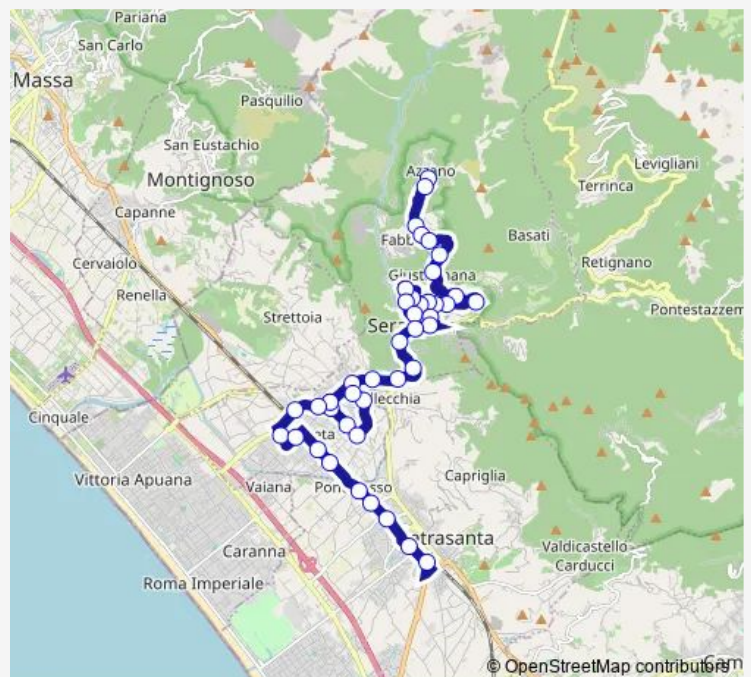

Via Azzano

Via Azzano

Via Azzano

Via Azzano Cimitero

Via Circonvallazione Giustagnana

Via Azzano Loc.Pancola

Via Circonvallazione

Seravezza 2

Via Seravezza Suore

Route schedule

Azzano Capolinea P.Za Tarabella — Pietrasanta Terminal 2

Monday 11:48-15:48

Tuesday 11:48-15:48

Wednesday 11:48-15:48

Thursday 11:48-15:48

Friday 11:48-15:48

Saturday 11:48-15:48

Sunday 13:48

Route info

Direction: Azzano Capolinea P.Za Tarabella

Stops: 32

Trip Duration: 0 hour 32 min

E38 — Azzano-Seravezza-Vallecchia-Pietrasanta

Via Seravezza Ang. Via Di Mezzo

Aurelia Crocialetto 2

Pietrasanta Terminal 2

Direction

Pietrasanta Terminal 2 — Azzano Capolinea P.Za Tarabella

46 stops

[Open route schedule](#)

Pietrasanta Terminal 2

Aurelia Crocialetto 1