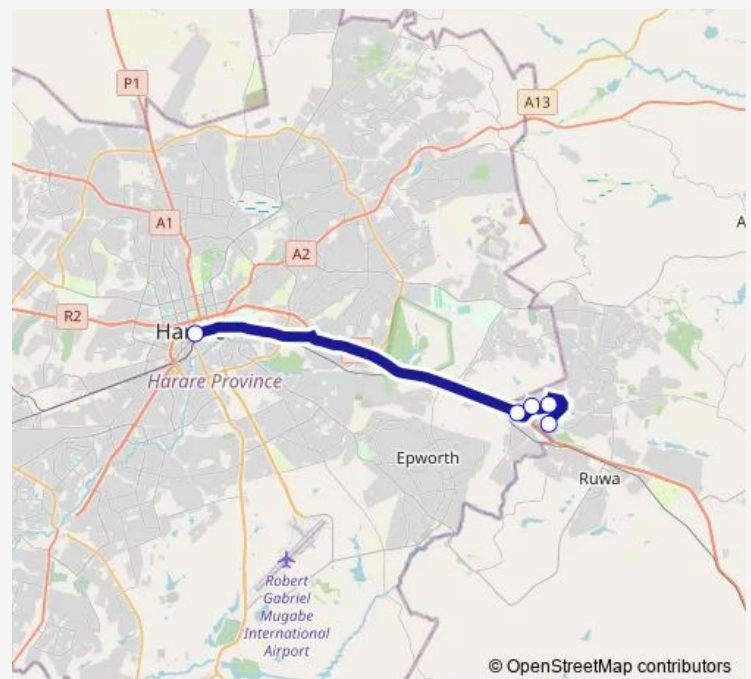

Communal Taxi Service Inez Terrace Hub to Zimre Park Moonchies Place Bus Stop

[Go to website](#)

Direction

Inez Terrace Hub — Moonchies Place, Corner Orange Drive and Lemon Drive

5 stops

[Open route schedule](#)

Inez Terrace Hub

Sakunda Bus Stop

Booster Bus Stop, Zimre Drive

Zimre Drive Bus Stop

Moonchies Place, Corner Orange Drive and Lemon Drive

Route schedule

Inez Terrace Hub — Moonchies Place, Corner Orange Drive and Lemon Drive

Monday	14:27
Tuesday	14:27
Wednesday	14:27
Thursday	14:27
Friday	14:27
Saturday	14:27
Sunday	14:27

Route info

Direction: Inez Terrace Hub

Stops: 5

Trip Duration: 1 hour 16 min

Communal Taxi Service time schedules and route maps are available in an offline PDF at busmaps.com. Use the busmaps.com website to see live bus times, train schedule or subway schedule, and step-by-step directions for all public transit in Harare