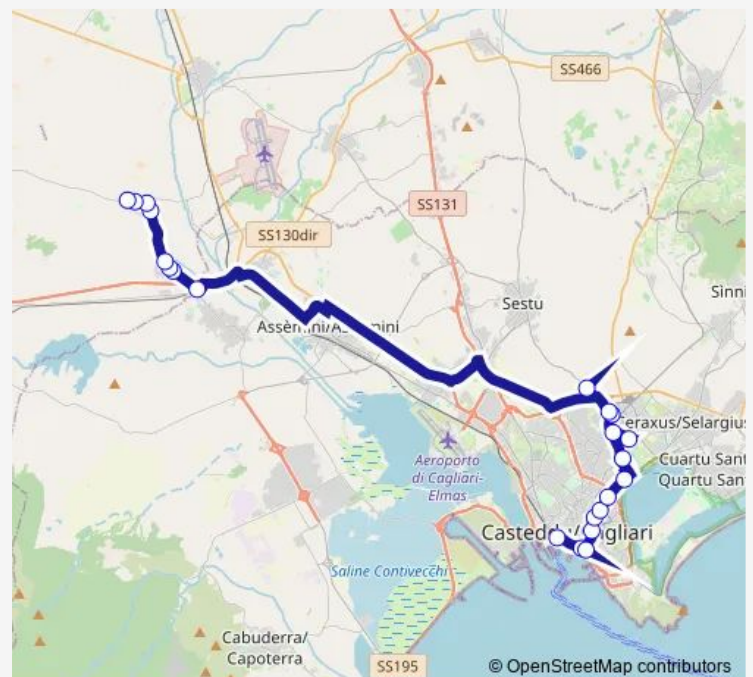

Cagliari Autostazione Arst

### Route schedule

Decimoputzu VIA SAN Basilio 55 — Cagliari Autostazione Arst

Monday	15:00
Tuesday	15:00
Wednesday	15:00
Thursday	15:00
Friday	15:00
Saturday	15:00
Sunday	—

### Route info

Direction: Decimoputzu VIA SAN Basilio 55

Stops: 12

Trip Duration: 0 hour 52 min