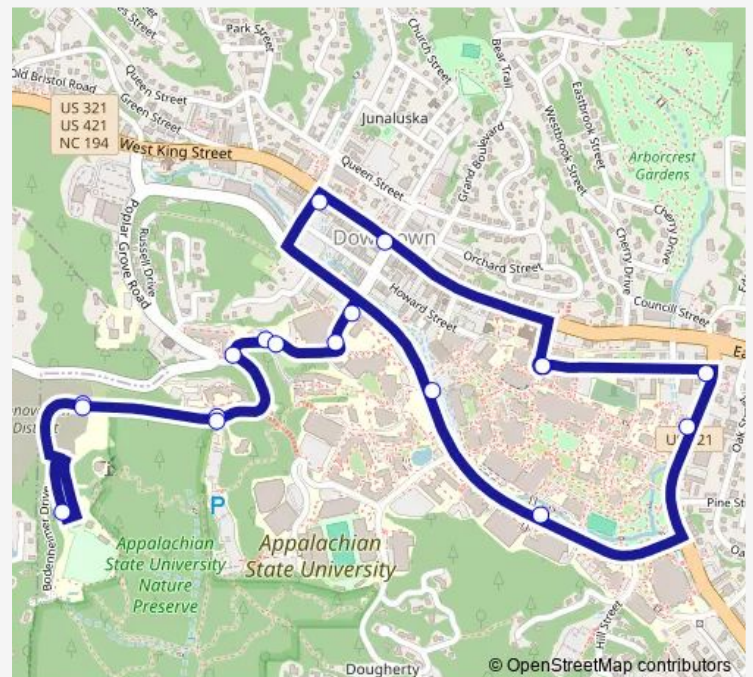

### Direction

undefined — undefined

0 stops

[Open route schedule](#)

### Route schedule

undefined — undefined

Monday	—
Tuesday	—
Wednesday	—
Thursday	22:05-23:35
Friday	00:05-23:35
Saturday	00:05-23:35
Sunday	00:05-02:29

### Route info

Direction:

Stops: 0

Trip Duration: — min

N.O. Gold Bus time schedules and route maps are available in an offline PDF at [busmaps.com](https://busmaps.com). Use the [busmaps.com](https://busmaps.com) website to see live bus times, train schedule or subway schedule, and step-by-step directions for all public transit in Boone