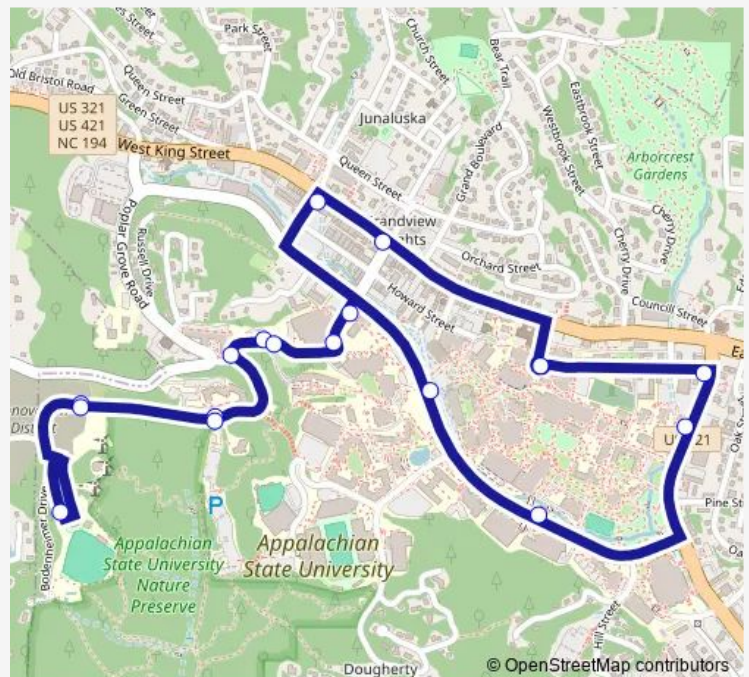

Direction

ASU College St Station — King St / Depot St

17 stops

[Open route schedule](#)

ASU College St Station

Howard St / Hardin St

ASU Dogwood Hall

ASU Skywalk

ASU Peacock Traffic Light

ASU Src

ASU Living Learning Center (up)

ASU Mountaineer Hall

ASU Appalachian Heights

Top of Bodenheimer (up)

South Lot / Baseball Stadium

Top of Bodenheimer (down)

Greenwood Lot

ASU Living Learning Center (down)

ASU Walker Hall / Bodenheimer Dr

Water St / King St

King St / Depot St

Route schedule

ASU College St Station — King St / Depot St

Monday	—
Tuesday	—
Wednesday	—
Thursday	22:05-23:35
Friday	00:05-23:35
Saturday	00:05-23:35
Sunday	00:05-02:29

Route info

Direction: ASU College St Station

Stops: 17

Trip Duration: 0 hour 23 min

N.O. Gold Bus time schedules and route maps are available in an offline PDF at busmaps.com. Use the busmaps.com website to see live bus times, train schedule or subway schedule, and step-by-step directions for all public transit in Boone