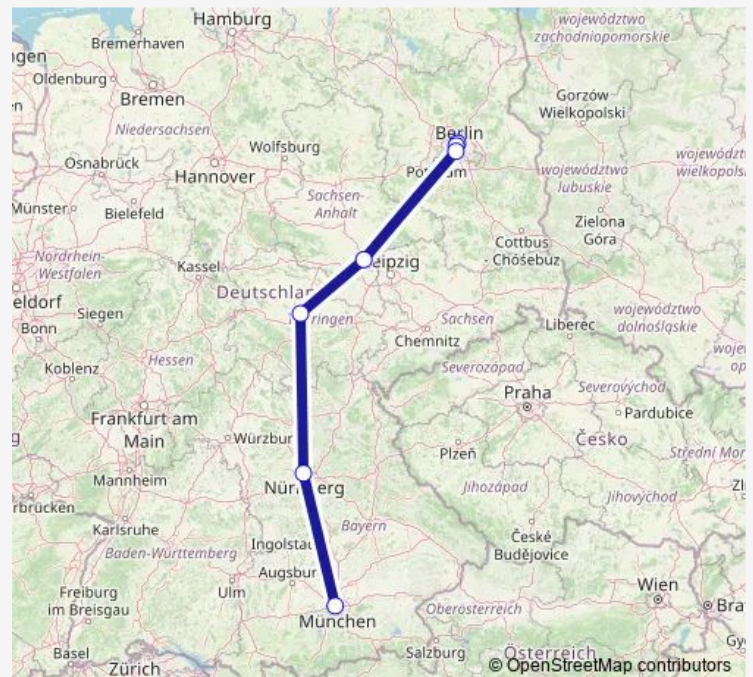

### Direction

Berlin Gesundbrunnen — München Hbf

7 stops

[Open route schedule](#)

Berlin Gesundbrunnen

Berlin Hbf (tief)

Berlin Südkreuz

Halle(Saale)Hbf

Erfurt Hbf

Nürnberg Hbf

München Hbf

### Route schedule

Berlin Gesundbrunnen — München Hbf

Monday	11:54
Tuesday	11:54
Wednesday	11:54
Thursday	11:54
Friday	11:54
Saturday	11:54
Sunday	11:54-12:05

### Route info

Direction: Berlin Gesundbrunnen

Stops: 7

Trip Duration: 4 hour 8 min

ICE 1005

ICE 1005 Rail time schedules and route maps are available in an offline PDF at [busmaps.com](https://busmaps.com). Use the [busmaps.com](https://busmaps.com) website to see live bus times, train schedule or subway schedule, and step-by-step directions for all public transit in Berlin