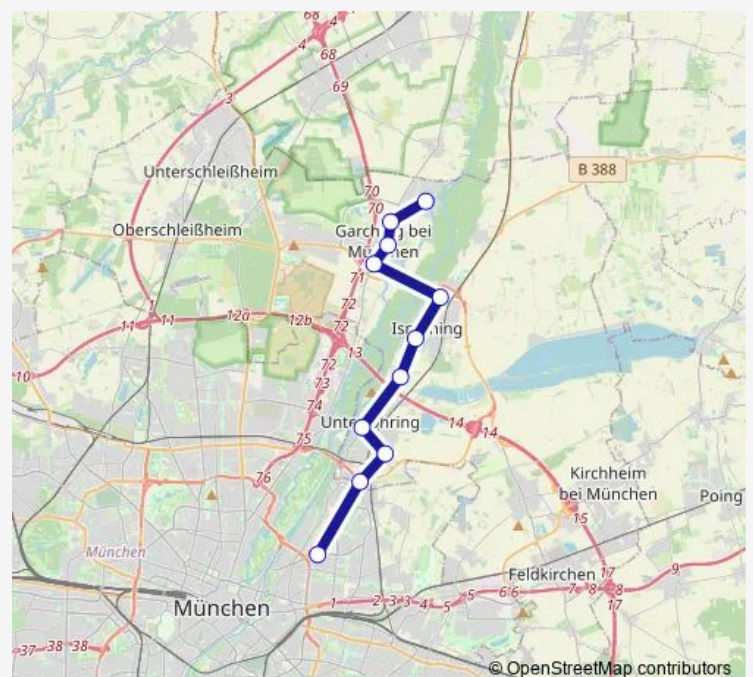

Express Bus Service X205 Arabellapark - Unterföhring - Ismaning - Garching - Garching-Forschungszentrum

[Go to website](#)

Direction

Arabellapark Nord — Arabellapark

2 stops

[Open route schedule](#)

Arabellapark Nord

Arabellapark

Route schedule

Arabellapark Nord — Arabellapark

Monday	05:46-21:46
Tuesday	05:46-21:46
Wednesday	05:46-21:46
Thursday	05:46-21:46
Friday	05:46-21:46
Saturday	07:46-21:46
Sunday	—

Route info

Direction: Arabellapark Nord

Stops: 2

Trip Duration: 0 hour 1 min

X205 — Arabellapark - Unterföhring - Ismaning - Garching - Garching-Forschungszentrum

Direction

undefined — undefined

0 stops

[Open route schedule](#)**Route schedule**

undefined — undefined

11 stops

[Open route schedule](#)

Garching, Forschungszentrum

Garching, Untere Straßäcker

Garching

Garching, Wasserturmstraße

Ismaning, Max-v.-Eyth-Str.

Ismaning, Wasserturmstraße