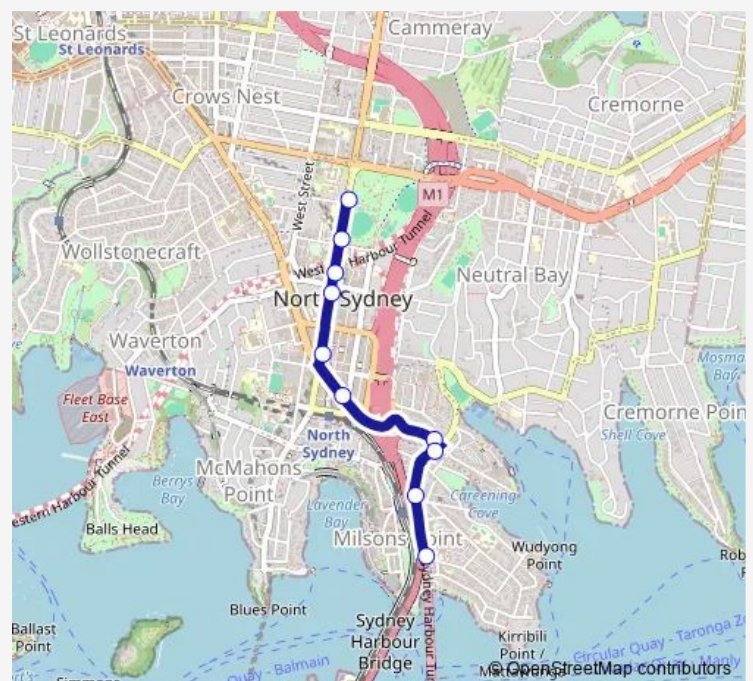

School Bus 598n North Sydney Oval to Broughton St, Milsons Pt

[Go to website](#)

Direction

Miller St Opp Carlow St — Broughton St At Pitt St

9 stops

[Open route schedule](#)

Miller St Opp Carlow St

North Sydney Oval, Miller St

Miller St After McLaren St

Victoria Cross Station, Miller St, Stand F

Pacific Hwy At Walker St

High St At Clark Rd

Clark Rd At High St

Broughton St Opp Milsons Point Station

Broughton St At Pitt St

Route schedule

Miller St Opp Carlow St — Broughton St At Pitt St

Monday	15:25
Tuesday	15:25
Wednesday	15:25
Thursday	15:25
Friday	15:25
Saturday	—
Sunday	—

Route info

Direction: Miller St Opp Carlow St

Stops: 9

Trip Duration: 0 hour 14 min

598n School Bus time schedules and route maps are available in an offline PDF at busmaps.com. Use the busmaps.com website to see live bus times, train schedule or subway schedule, and step-by-step directions for all public transit in Sydney