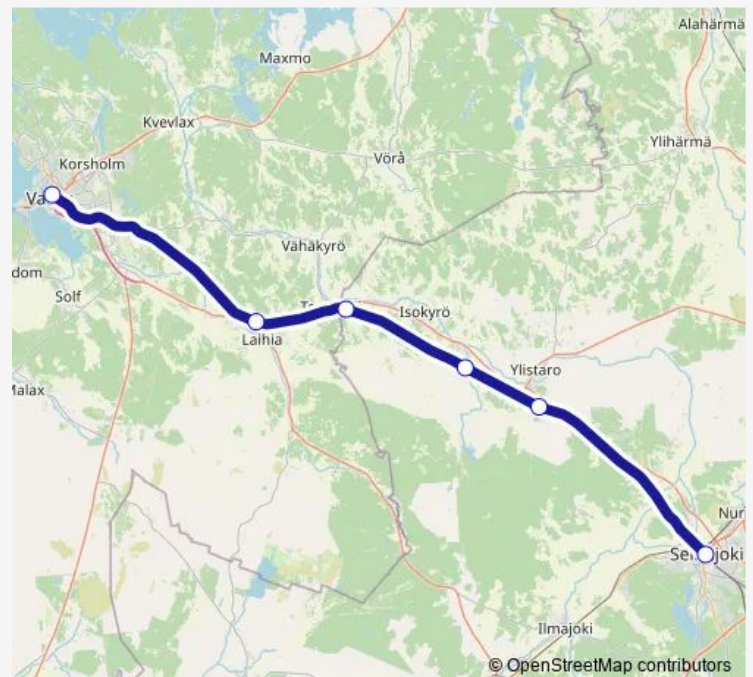

Long Distance Trains S 447 Seinäjoki - Vaasa

[Go to website](#)

Direction

Seinäjoki — Vaasa

6 stops

[Open route schedule](#)

Seinäjoki

Ylistaro

Isokyrö

Tervajoki

Laihia

Vaasa

Route schedule

Seinäjoki — Vaasa

Monday 19:27

Tuesday 19:27

Wednesday 19:27

Thursday 19:27

Friday 19:27

Saturday 19:27

Sunday 19:27

Route info

Direction: Seinäjoki

Stops: 6

Trip Duration: 0 hour 50 min

■ S 447 — Seinäjoki - Vaasa