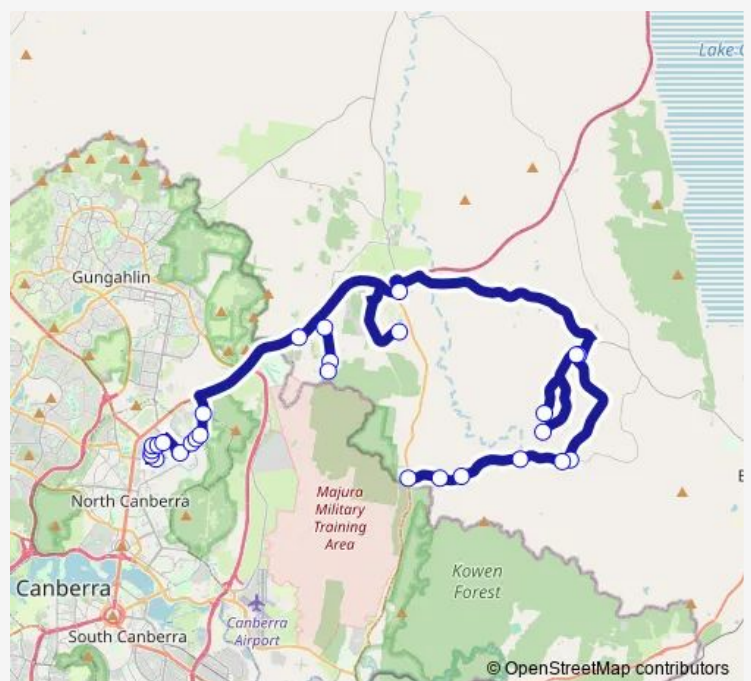

Stops: 27

Trip Duration: 1 hour 6 min

S259 — St Benedicts Primary to Wamboin Cnr Weeroona Dr and Norton Rd via Antill St Interchange

Denley Dr Turnaround

Weeroona Dr At Norton Rd

Norton Rd Before Wirreanda Rd

Route info

Direction: Tallara Parkway St Benedicts Primary School

Stops: 13

Trip Duration: 0 hour 49 min

Direction

Weeroona Dr At Norton Rd — Antill St Before Rosevear Pl

8 stops

[Open route schedule](#)

Weeroona Dr At Norton Rd

64 Weerona Dr

Denley Dr After Weeroona Dr

Denley Dr Turnaround

Hogan Dr Turnaround

Denley Dr Opp Weeroona Dr

Macs Reef Rd Before Birriwa Rd

Antill St Before Rosevear Pl

Route schedule

Weeroona Dr At Norton Rd — Antill St Before Rosevear Pl

Monday 07:11

Tuesday 07:11

Wednesday 07:11

Thursday 07:11

Friday 07:11

Saturday —