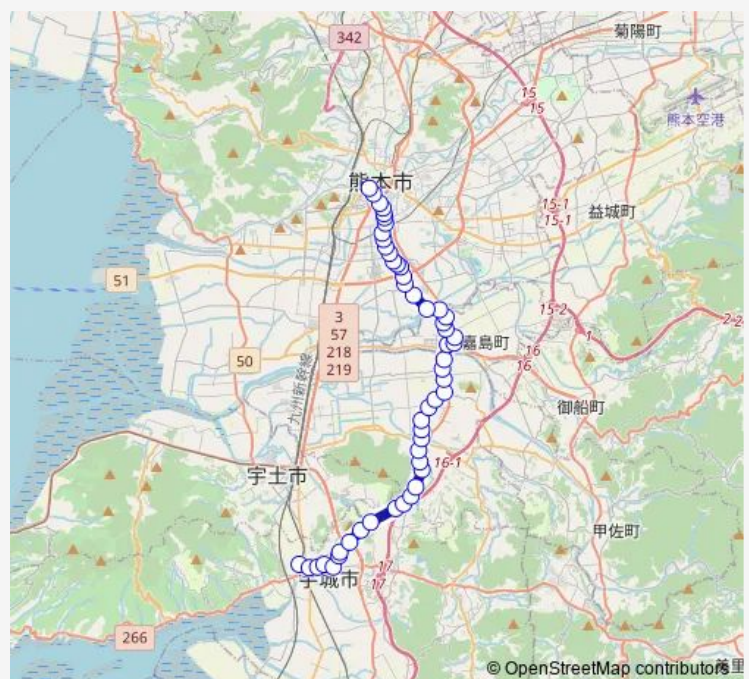

Thursday 08:25-19:00

Friday 08:25-19:00

Saturday 17:15-19:10

Sunday —

Route info

Direction: 松橋駅

Stops: 51

Trip Duration: 1 hour 7 min