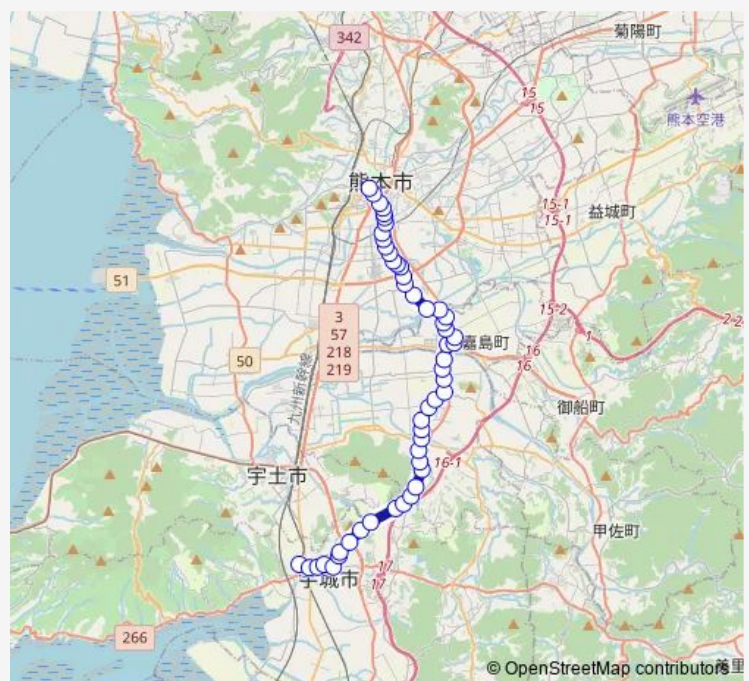

Thursday 08:25-19:00

Friday 08:25-19:00

Saturday 17:15-19:10

Sunday —

Route info

Direction: 松橋駅

Stops: 51

Trip Duration: 1 hour 6 min