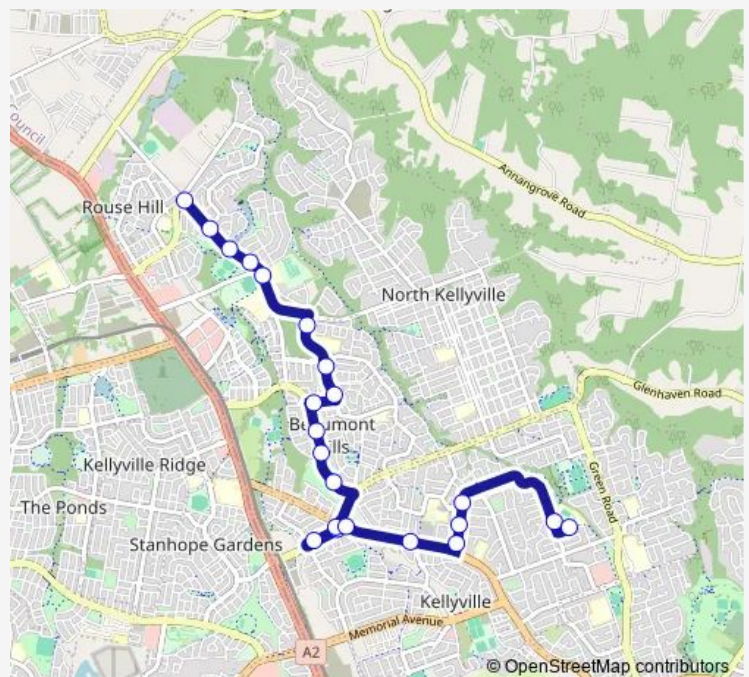

Withers Rd After Milford Dr

Withers Rd Opp Hills Centenary Park

Withers Rd At Bentley Av

Our Lady Of The Angels Primary School, Withers Rd

Mungerie Rd After Guardian Av

The Parkway After Brampton Dr

The Parkway Opp Hotham Av

Hotham Av At Perisher Rd

81 Sanctuary Dr

Sanctuary Dr After Crosby Av

Sanctuary Dr After Wilson Av

Samantha Riley Dr After Windsor Rd

Samantha Riley Dr After Macquarie Av

Samantha Riley Dr At Windsor Rd

Windsor Rd After Samantha Riley Dr

Windsor Rd After Poole Rd

Acres Rd Opp Spring Rd

Acres Rd At Harley Pl

Acres Rd After Diana Av

York Rd Opp Radcliffe Pl

Route schedule

Withers Rd At Mile End Rd — Kellyville High School, Queensbury Av

Monday	07:30
Tuesday	07:30
Wednesday	07:30
Thursday	07:30
Friday	07:30
Saturday	—
Sunday	—

Route info

Direction: Withers Rd At Mile End Rd

Stops: 22

Trip Duration: 0 hour 30 min

3007 — Withers Rd at Mile End Rd to Kellyville Hs

Kellyville High School, Queensbury Av

3007 School Bus time schedules and route maps are available in an offline PDF at busmaps.com. Use the busmaps.com website to see live bus times, train schedule or subway schedule, and step-by-step directions for all public transit in Parramatta