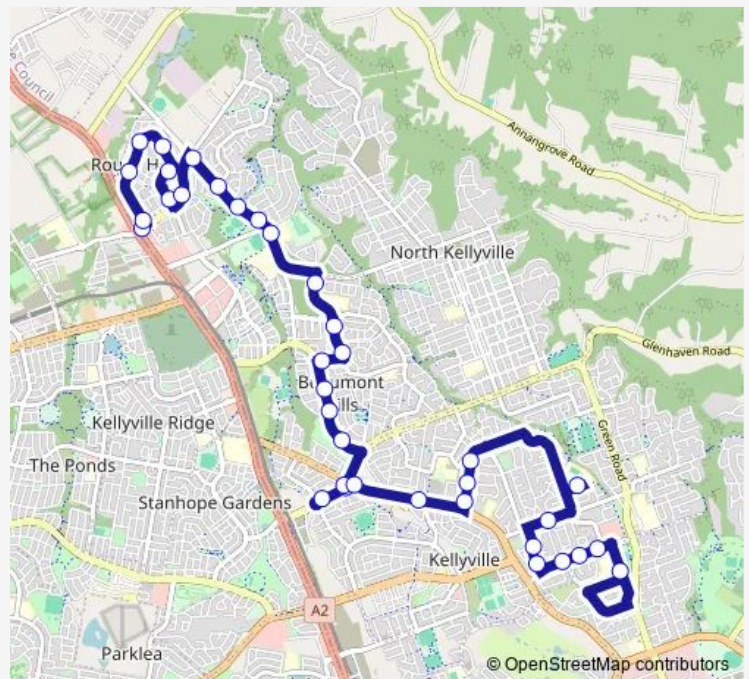

Withers Rd At Mile End Rd

Withers Rd After Milford Dr

Withers Rd Opp Hills Centenary Park

Withers Rd At Bentley Av

Our Lady Of The Angels Primary School, Withers Rd

Mungerie Rd After Guardian Av

The Parkway After Brampton Dr

The Parkway Opp Hotham Av

Hotham Av At Perisher Rd

81 Sanctuary Dr

Sanctuary Dr After Crosby Av

Sanctuary Dr After Wilson Av

Route schedule

Mile End Rd After Windsor Rd — St Angela's Primary School, Harrington Av

Monday	07:30
Tuesday	07:30
Wednesday	07:30
Thursday	07:30
Friday	07:30
Saturday	—
Sunday	—

Route info

Direction: Mile End Rd After Windsor Rd

Stops: 36

Trip Duration: 0 hour 50 min

3007 — Mile End Rd after Windsor Rd to St Angela's PS via Kellyville Hs **BusMaps**

Samantha Riley Dr After Windsor Rd

Samantha Riley Dr After Macquarie Av

Samantha Riley Dr At Windsor Rd

Windsor Rd After Samantha Riley Dr

Windsor Rd After Poole Rd

Acres Rd Opp Spring Rd

Acres Rd At Harley Pl