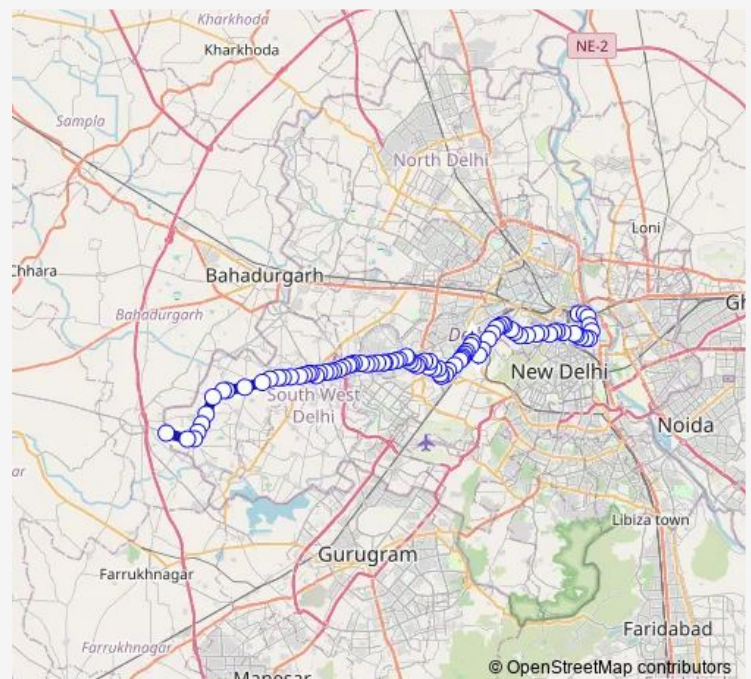

West Patel Nagar

Shadipur DTC Colony Metro Station

### Route schedule

Old Delhi Railway Station — Dhansa Border

Monday 05:22-22:37

Tuesday 05:22-22:37

Wednesday 05:22-22:37

Thursday 05:22-22:37

Friday 05:22-22:37

Saturday 05:22-22:37

Sunday 05:22-22:37

### Route info

Direction: Old Delhi Railway Station

Stops: 89

Trip Duration: 3 hour 22 min

807a+835ltd

BusMaps

Shadipur Colony

Pandav Nagar