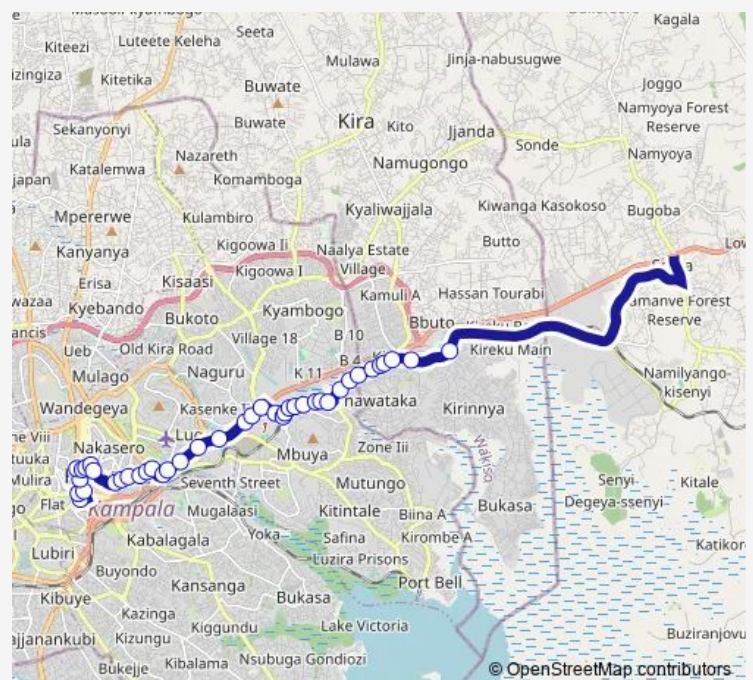

Centenary Park - Electoral Commission

Warid Clock Tower - Airtel Headquarters

British American Tobacco

Archer Rd - New Vision

Lugogo Shopping Mall - Shoprite (Jinja Rd)

Utoda Nakawa

Route schedule

Cooper Complex Taxi Park - Owino Parkyard Market — Kavule Taxi Stage

Monday 06:30-19:00

Tuesday 06:30-19:00

Wednesday 06:30-19:00

Thursday 06:30-19:00

Friday 06:30-19:00

Saturday 06:30-19:00

Sunday 06:30-19:00

Route info

Direction: Cooper Complex Taxi Park - Owino Parkyard Market

Stops: 41

Trip Duration: 1 hour 16 min

IC031 — Old Taxi Park-Seeta Stage

Kagate - Yuasa

Nakawa Vocational Institute - Management Training And
Advisory Centre (Mtac)