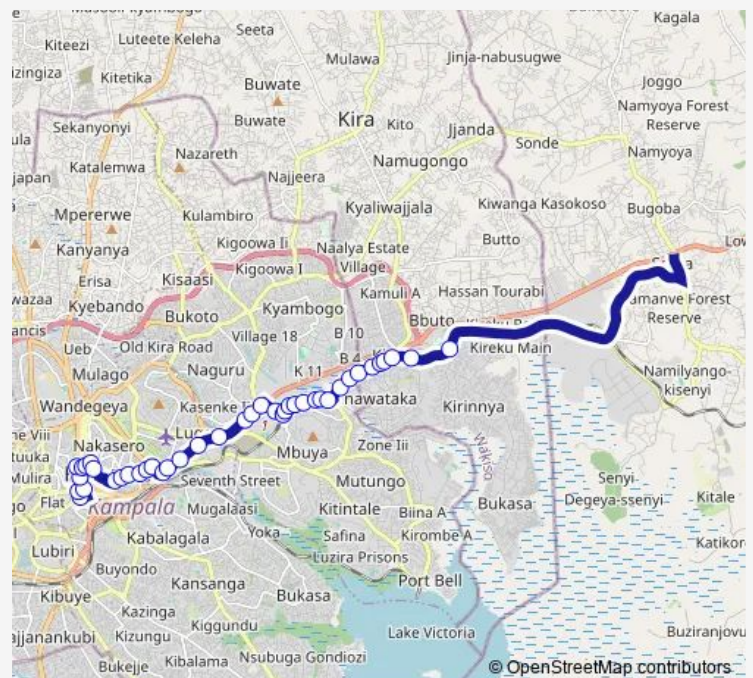

Centenary Park - Electoral Commission

Warid Clock Tower - Airtel Headquarters

British American Tobacco

Archer Rd - New Vision

Lugogo Shopping Mall - Shoprite (Jinja Rd)

Utoda Nakawa

Route schedule

Cooper Complex Taxi Park - Owino Parkyard Market — Kavule Taxi Stage

Monday 06:30-19:00

Tuesday 06:30-19:00

Wednesday 06:30-19:00

Thursday 06:30-19:00

Friday 06:30-19:00

Saturday 06:30-19:00

Sunday 06:30-19:00

Route info

Direction: Cooper Complex Taxi Park - Owino Parkyard Market

Stops: 41

Trip Duration: 1 hour 27 min

Ic031 — Old Taxi Park-Seeta Stage

Kagate - Yuasa

Nakawa Vocational Institute - Management Training And
Advisory Centre (Mtac)