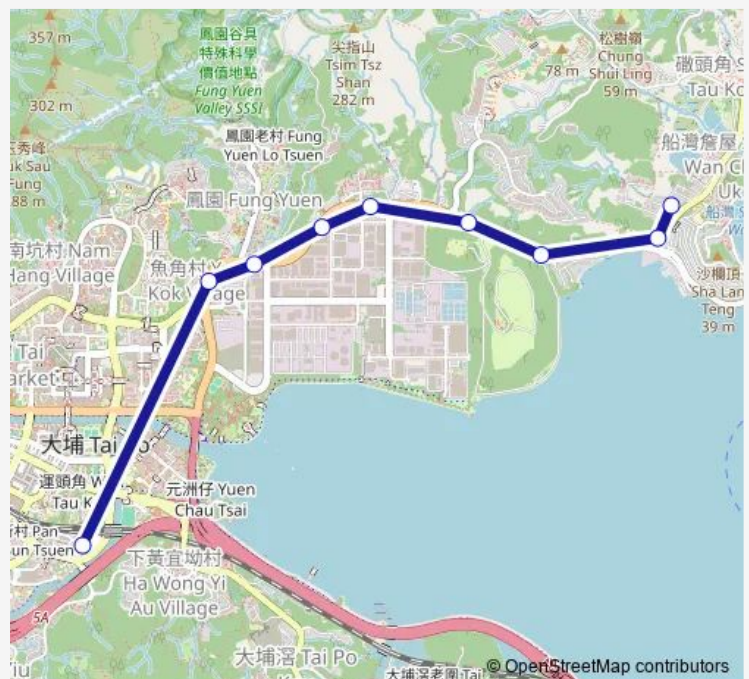

Bus 20G Wong YUE TAN (LOK SIN Village) - TAI PO Market Station (Supplementary Service)

[Go to website](#)

Direction

WONG YUE TAN (LOK SIN VILLAGE) — TAI PO Market Station Minibus Terminus

9 stops

[Open route schedule](#)

Ting KOK Road, Near YUE Kok

TAI PO Market Station Minibus Terminus

Route schedule

WONG YUE TAN (LOK SIN VILLAGE) — TAI PO Market Station Minibus Terminus

Monday	06:30-07:00
Tuesday	06:30-07:00
Wednesday	06:30-07:00
Thursday	06:30-07:00
Friday	06:30-07:00
Saturday	06:30-07:00
Sunday	—

Route info

Direction: WONG YUE TAN (LOK SIN VILLAGE)

Stops: 9

Trip Duration: 0 hour 8 min

■ 20G — Wong YUE TAN (LOK SIN Village) - TAI PO Market Station (Supplementary Service)

20G Bus time schedules and route maps are available in an offline PDF at busmaps.com. Use the busmaps.com website to see live bus times, train schedule or subway schedule, and step-by-step directions for all public transit in Tai Po