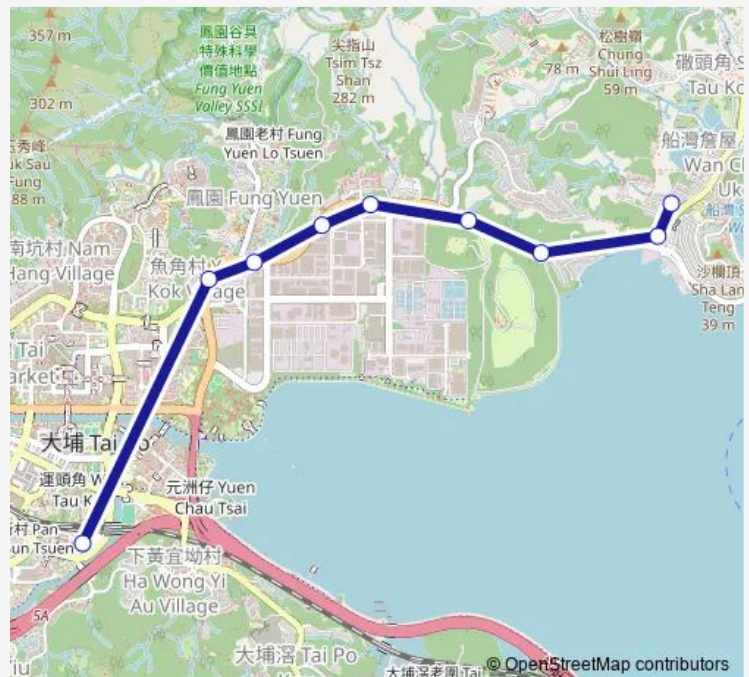

Bus 20g Wong YUE TAN (LOK SIN Village) - TAI PO Market Station (Supplementary Service)

[Go to website](#)

Direction

Wong YUE TAN (LOK SIN Village) — TAI PO Market Station Minibus Terminus

9 stops

[Open route schedule](#)

Ting KOK Road, Near YUE Kok

TAI PO Market Station Minibus Terminus

Route schedule

Wong YUE TAN (LOK SIN Village) — TAI PO Market Station Minibus Terminus

Monday	06:30-07:00
Tuesday	06:30-07:00
Wednesday	06:30-07:00
Thursday	06:30-07:00
Friday	06:30-07:00
Saturday	06:30-07:00
Sunday	—

Route info

Direction: Wong YUE TAN (LOK SIN Village)

Stops: 9

Trip Duration: 0 hour 8 min

20g — Wong YUE TAN (LOK SIN Village) - TAI PO Market Station (Supplementary Service)

20g Bus time schedules and route maps are available in an offline PDF at busmaps.com. Use the busmaps.com website to see live bus times, train schedule or subway schedule, and step-by-step directions for all public transit in Tai Po