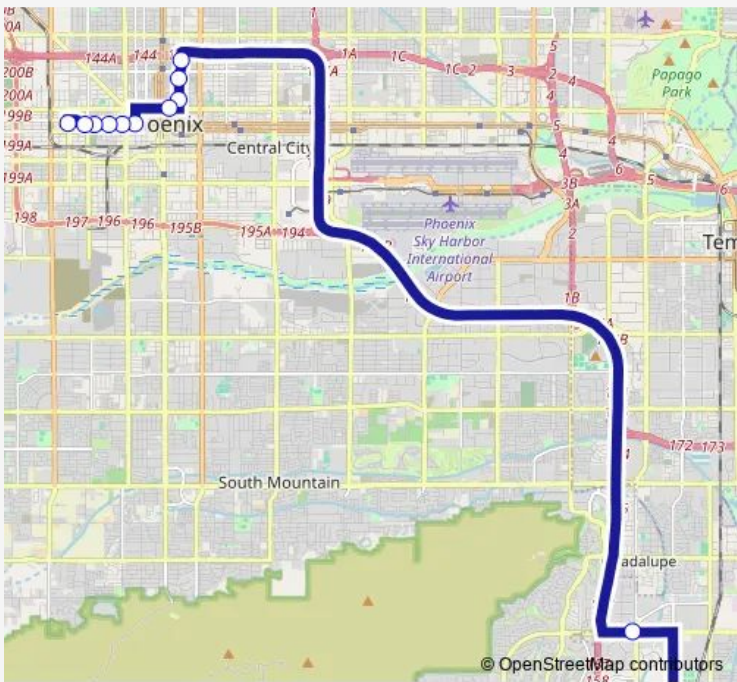

Bus 522 South Tempe Express

[Go to website](#)

Direction
 Hardy Dr & Tempe Sports Complex — 17th Av & State Capitol

12 stops

[Open route schedule](#)

- Hardy Dr & Tempe Sports Complex
- Elliot Rd & Priest Dr
- 3rd St & Moreland St
- 3rd St & Garfield St
- 3rd St & Taylor St
- Van Buren St & 1st St
- 5th Av & Washington St
- Washington St & 7th Av
- Washington St & 10th Av
- Washington St & 13th Av
- Washington St & 15th Av
- 17th Av & State Capitol

Route schedule
 Hardy Dr & Tempe Sports Complex — 17th Av & State Capitol

Monday	06:10-07:09
Tuesday	06:10-07:09
Wednesday	06:10-07:09
Thursday	06:10-07:09
Friday	06:10-07:09
Saturday	—
Sunday	—

Route info

Direction: Hardy Dr & Tempe Sports Complex

Stops: 12

Trip Duration: 0 hour 41 min

Direction

Jefferson St & 1700 West — Hardy Dr & Tempe Sports Complex

13 stops

[Open route schedule](#)

Jefferson St & 1700 West

Wednesday 16:08-17:08

Thursday 16:08-17:08

Friday 16:08-17:08

Saturday —

Sunday —

Route info

Direction: Jefferson St & 1700 West

Stops: 13