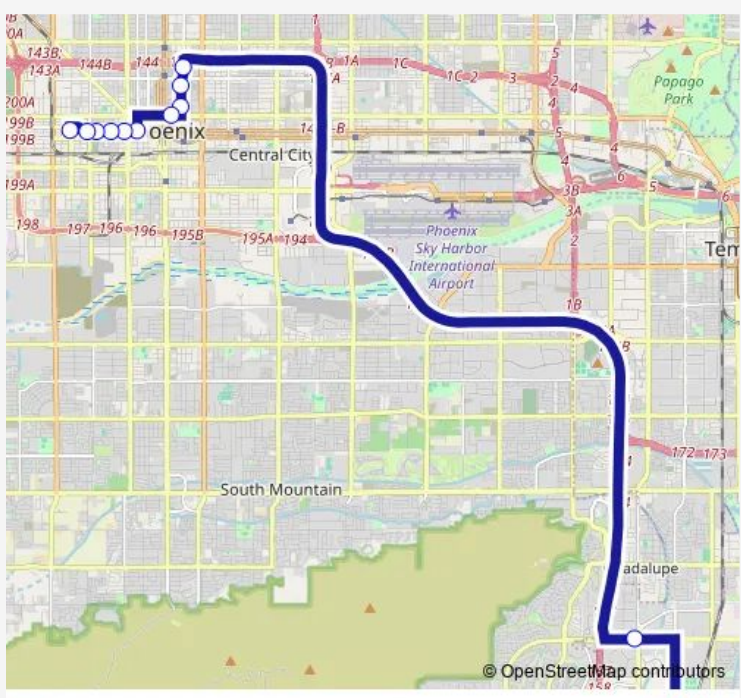

# Bus 522 South Tempe Express

[Go to website](#)

**Direction**  
 Hardy Dr & Tempe Sports Complex — 17th Av & State Capitol  
 12 stops  
[Open route schedule](#)

- Hardy Dr & Tempe Sports Complex
- Elliot Rd & Priest Dr
- 3rd St & Moreland St
- 3rd St & Garfield St
- 3rd St & Taylor St
- Van Buren St & 1st St
- 5th Av & Washington St
- Washington St & 7th Av
- Washington St & 10th Av
- Washington St & 13th Av
- Washington St & 15th Av
- 17th Av & State Capitol

**Route schedule**  
 Hardy Dr & Tempe Sports Complex — 17th Av & State Capitol

Monday	06:10-07:09
Tuesday	06:10-07:09
Wednesday	06:10-07:09
Thursday	06:10-07:09
Friday	06:10-07:09
Saturday	—
Sunday	—

**Route info**  
 Direction: Hardy Dr & Tempe Sports Complex  
 Stops: 12  
 Trip Duration: 0 hour 42 min

■ 522 — South Tempe Express **BusMaps**

**Direction**

Jefferson St &amp; 1700 West — Hardy Dr &amp; Tempe Sports Complex

13 stops

[Open route schedule](#)

Jefferson St &amp; 1700 West

Jefferson St &amp; 17th Av

## Route schedule

Jefferson St &amp; 1700 West — Hardy Dr &amp; Tempe Sports Complex

Monday 16:08-17:08

Tuesday 16:08-17:08

Wednesday 16:08-17:08

Thursday 16:08-17:08

Friday 16:08-17:08

Saturday —