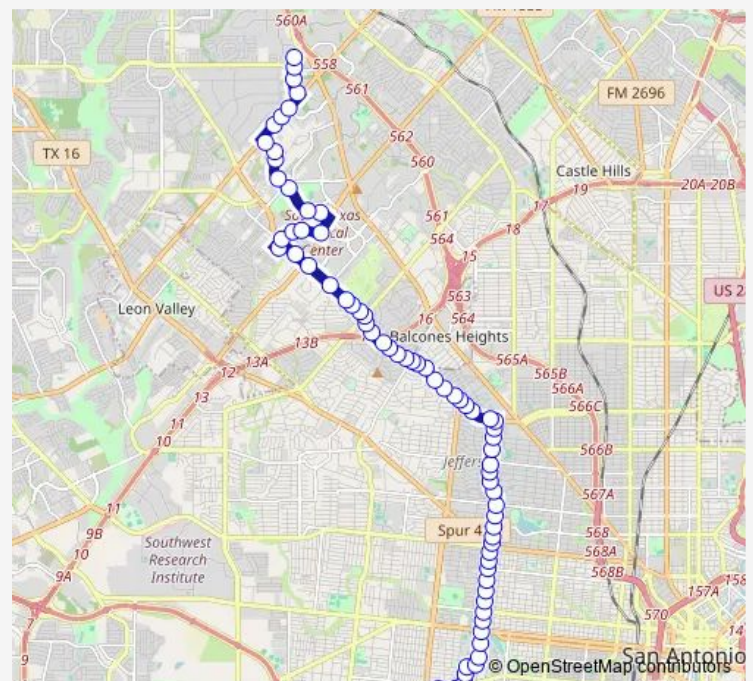

### Direction

LAS Palmas Shopping Center — Laureate Dr at Turn Around

74 stops

[Open route schedule](#)

LAS Palmas Shopping Center

Las Palmas Exit & Castroville

Castroville Opposite Inca

Castroville between Inca & Cupples

N.W. 24th & Martin

N.W. 24th & Perez

N.W. 24th & Ruiz

N.W. 24th & Delgado

N.W. 24th & Poplar

N.W. 24th & Blue Ridge

N.W. 24th between Laurel & Culebra

N.W. 24th between Culebra & Kentucky

### Route schedule

LAS Palmas Shopping Center — Laureate Dr at Turn Around

Monday 05:30-21:40

Tuesday 05:30-21:40

Wednesday 05:30-21:40

Thursday 05:30-21:40

Friday 05:30-21:40

Saturday 05:30-21:30

### Route info

Direction: LAS Palmas Shopping Center

Stops: 74

Trip Duration: 0 hour 55 min

522 — Babcock

Wilson & Cincinnati

Wilson & French

Wilson & Woodlawn