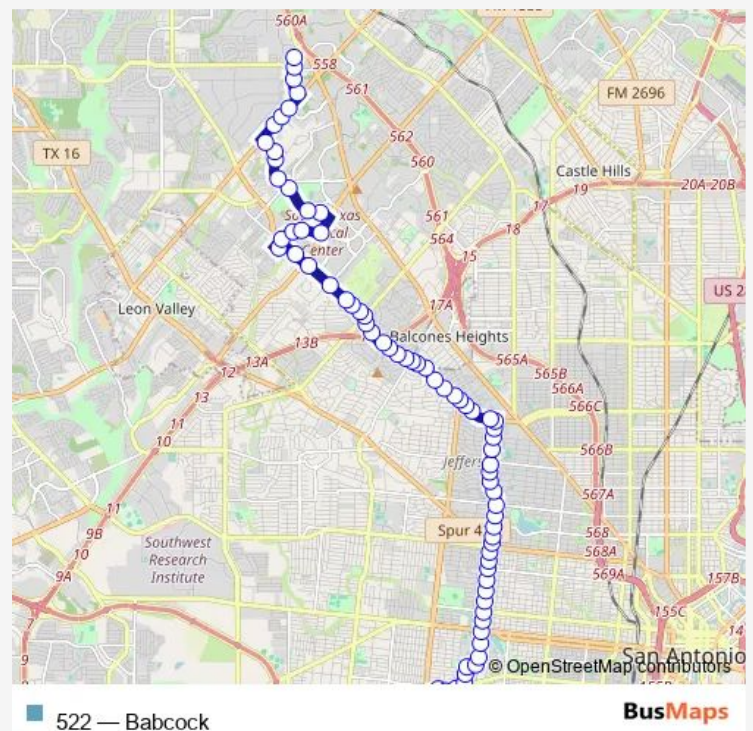

N.W. 24th between Laurel & Culebra

N.W. 24th between Culebra & Kentucky

Wilson & Waverly

Route schedule

LAS Palmas Shopping Center — Laureate Dr at Turn Around

Monday 05:30-21:40

Tuesday 05:30-21:40

Wednesday 05:30-21:40

Thursday 05:30-21:40

Friday 05:30-21:40

Saturday 05:30-21:30

Sunday 05:30-21:30

Route info

Direction: LAS Palmas Shopping Center

Stops: 74

Trip Duration: 0 hour 43 min

Wilson & Cincinnati

Wilson & French

Wilson & Woodlawn

Wilson & Huisache

Wilson & Summit

Wilson & W. Kings Hwy.

Wilson Between Gramercy / Donaldson

Wilson Bet. A Hamilton/ T Jefferson