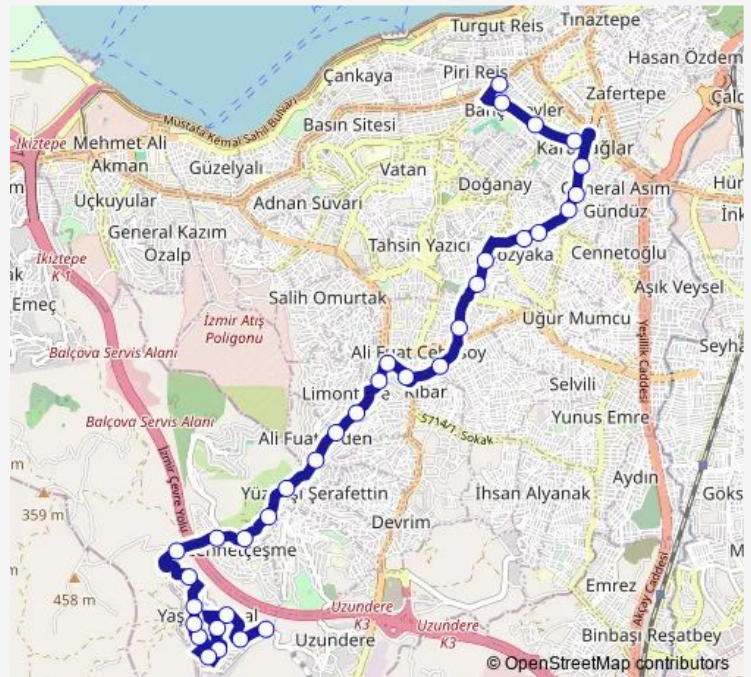

Bus 522 Uzundere Toplu Konutlari - Üçyol Metro

[Go to website](#)

Direction

Üçyol Aktarma — Toki Evleri Son Durak

35 stops

[Open route schedule](#)

Üçyol Aktarma

Üçyol Metro

Osman Öksüz Parkı

Spotçular

Bozyaka Devlet Hastanesi

Kilimci Tepe

Narlık

Zincirlikuyu

Kestelli

Bozyaka Cami

Karakuyu

Karaselvi

Bayram Kahya

Kuyu

Yıkık Cami 2

Briketçi

Umut Mahallesi Köprü

Küçük Trafo

Çakırtepe

Ali Fuat Erden Mahallesi Muhtarlığı

Memiş Kahya

Route schedule

Üçyol Aktarma — Toki Evleri Son Durak

Monday 07:30-18:30

Tuesday 07:30-18:30

Wednesday 07:30-18:30

Thursday 07:30-18:30

Friday 07:30-18:30

Saturday —

Sunday —

Route info

Direction: Üçyol Aktarma

Stops: 35

Trip Duration: 0 hour 47 min

522 — Uzundere Toplu Konutlari - Üçyol Metro

BusMaps