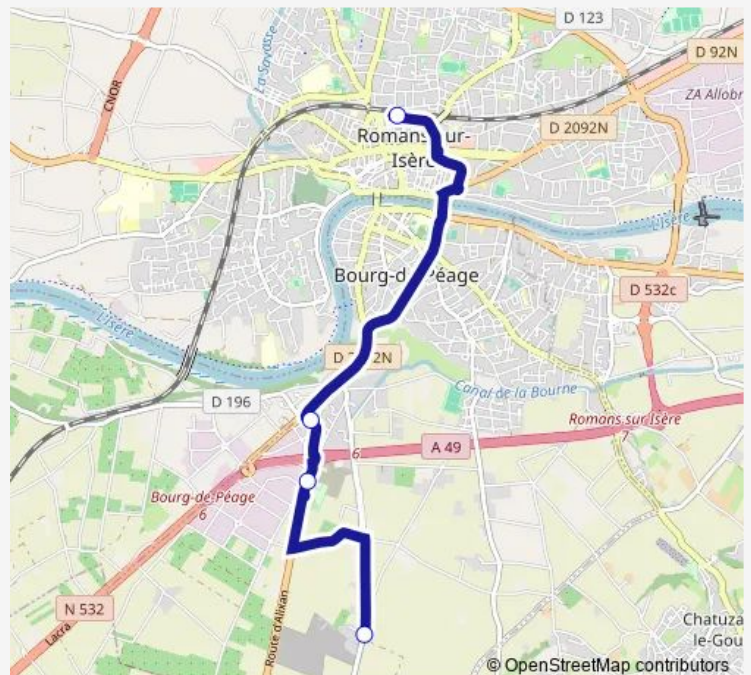

Bus 522 Ligne 520

[Go to website](#)

Direction

MFR Mondy — Romans Gare

4 stops

[Open route schedule](#)

MFR Mondy

Centre Aquatique

Baron

Romans Gare

Route schedule

MFR Mondy — Romans Gare

Monday	—
Tuesday	—
Wednesday	—
Thursday	—
Friday	15:45
Saturday	—
Sunday	—

Route info

Direction: MFR Mondy

Stops: 4

Trip Duration: 0 hour 15 min

522 — Ligne 520

BusMaps

522 Bus time schedules and route maps are available in an offline PDF at busmaps.com. Use the busmaps.com website to see live bus times, train schedule or subway schedule, and step-by-step directions for all public transit in Valence