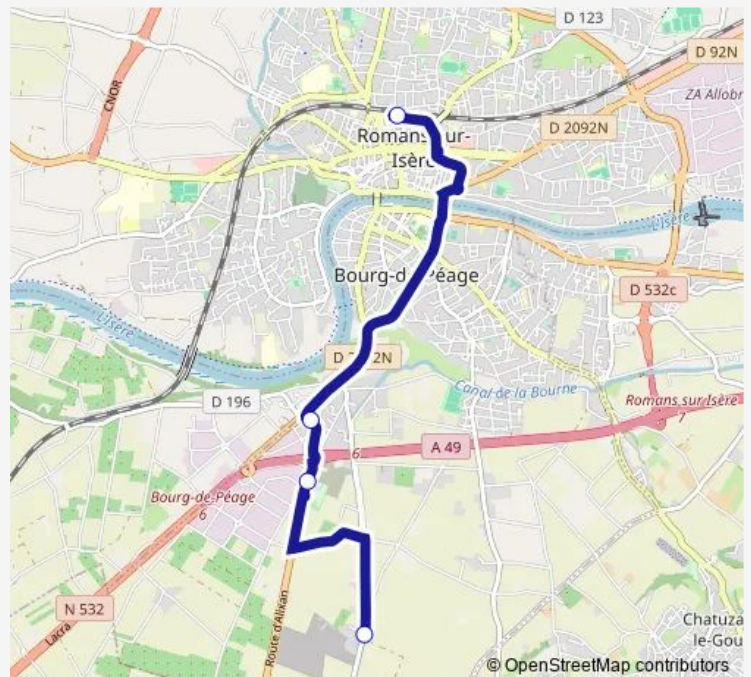

Bus 522 Ligne 520

[Go to website](#)

Direction

MFR Mondy — Romans Gare

4 stops

[Open route schedule](#)

MFR Mondy

Centre Aquatique

Baron

Romans Gare

Route schedule

MFR Mondy — Romans Gare

Monday	—
Tuesday	—
Wednesday	—
Thursday	—
Friday	15:45
Saturday	—
Sunday	—

Route info

Direction: MFR Mondy

Stops: 4

Trip Duration: 0 hour 15 min

522 — Ligne 520

BusMaps

522 Bus time schedules and route maps are available in an offline PDF at busmaps.com. Use the busmaps.com website to see live bus times, train schedule or subway schedule, and step-by-step directions for all public transit in Valence