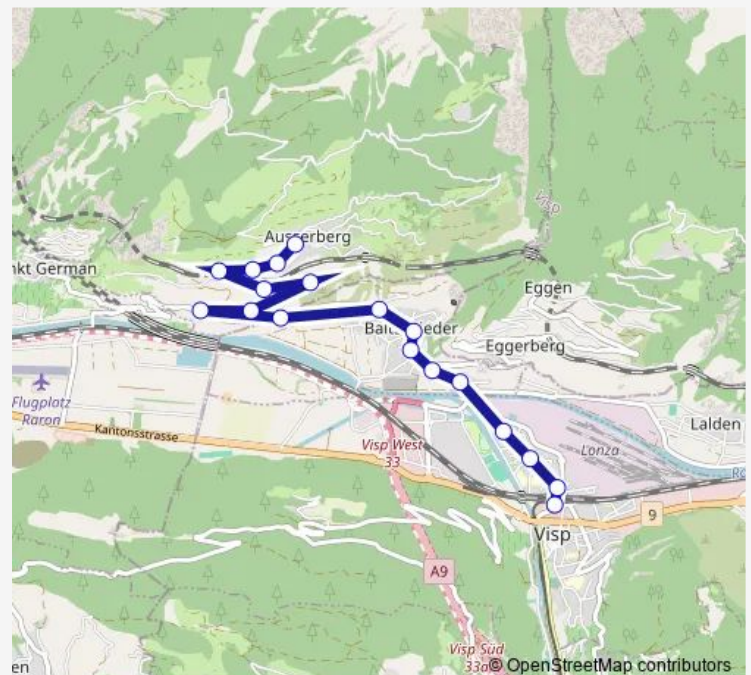

Route schedule

Ausserberg, Dorf — Visp, Bahnhof Süd

Monday	07:00-18:28
Tuesday	07:28-18:28
Wednesday	07:28-18:28
Thursday	07:00-18:28
Friday	07:00-18:28
Saturday	07:28-18:28
Sunday	07:00-18:28

Route info

Direction: Ausserberg, Dorf

Stops: 18

Trip Duration: 0 hour 22 min

Direction

Visp, Bahnhof Süd — Ausserberg, Dorf

18 stops

[Open route schedule](#)

Visp, Bahnhof Süd

Saturday —

Sunday —

Route info

Direction: Ausserberg, Dorf

Stops: 18

Trip Duration: 0 hour 22 min

Direction

Visp, Hubelstrasse — Ausserberg, Dorf

Route schedule

Visp, Hubelstrasse — Ausserberg, Dorf

Monday	06:59
Tuesday	06:59
Wednesday	06:59
Thursday	06:59
Friday	06:59
Saturday	06:59
Sunday	—

Route info

Direction: Visp, Hubelstrasse

Stops: 22

Trip Duration: 0 hour 29 min