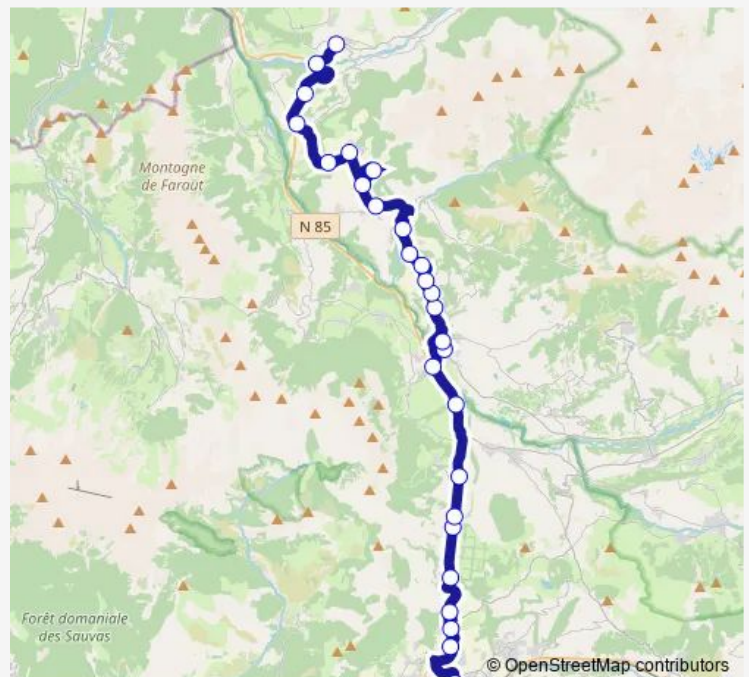

Saturday —

Sunday —

Route info

Direction: IUT - Pôle d'Echanges Reynier

Stops: 29

Trip Duration: 1 hour 10 min

Les Courts Rd23/123a

Les Courts

Les Costes Village

Beaurepaire

Chauffayer Scierie

Le Bannet

Pont des Richards Rd985a

Place du Village

Direction

Place du Village — Champ de Foire

12 stops

[Open route schedule](#)

Place du Village

Pont des Richards Rd985a

Le Bannet

Chauffayer Scierie

Beaurepaire

Les Costes Village

Thursday 06:46

Friday 06:46

Saturday —

Sunday —

Route info

Direction: Beaurepaire

Stops: 24

Trip Duration: 0 hour 54 min