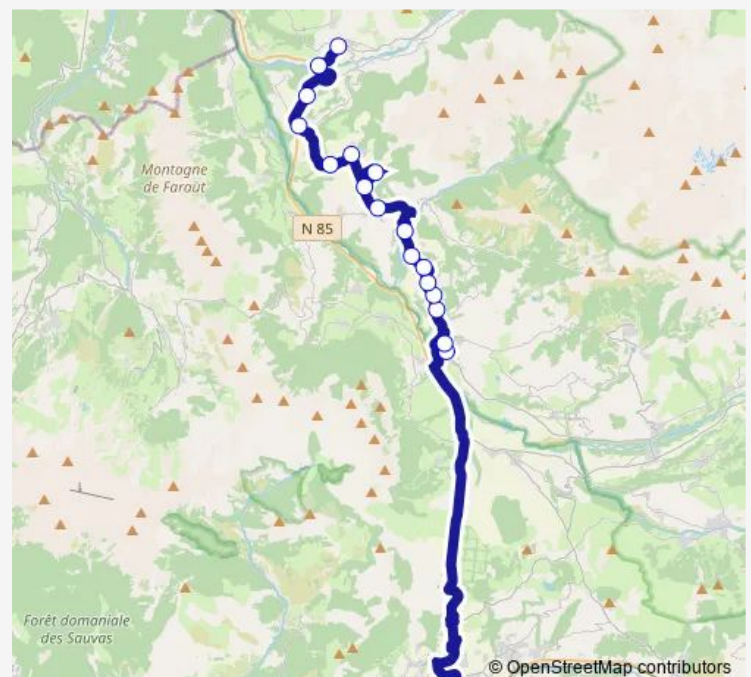

Route schedule

IUT - Pôle d'Echanges Reynier — Place du Village

Monday 16:15-18:15

Tuesday 16:15-18:15

Wednesday 12:15-18:15

Thursday 16:15-18:15

Friday 16:15-18:15

Saturday —

Sunday —

Route info

Direction: IUT - Pôle d'Echanges Reynier

Stops: 20

Trip Duration: 1 hour 10 min

Direction

Place du Village — Champ de Foire

12 stops

Tuesday 07:13

Wednesday 07:13

Thursday 07:13

Friday 07:13

Saturday —

Sunday —

Route info

Direction: Place du Village

Route info

Direction: Place du Village

Stops: 27

Trip Duration: 1 hour 0 min

Champsaur

IUT - Pôle d'Echanges Reynier

Direction

Beaurepaire — IUT - Pôle d'Echanges Reynier