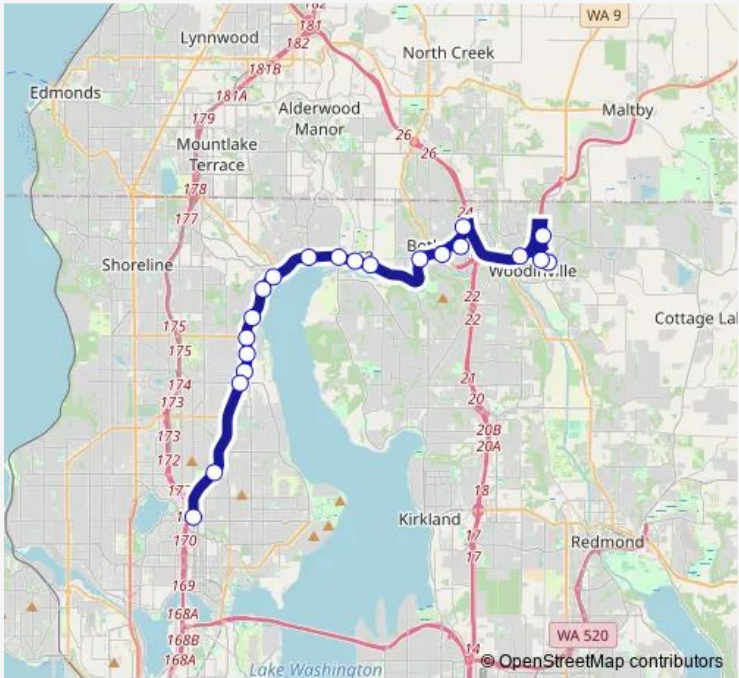

Bus 522 Woodinville - Seattle

[Go to website](#)

Direction
 Woodinville Park And Ride — Roosevelt Station - Bay 4
 21 stops
[Open route schedule](#)

- Woodinville Park And Ride
- NE 178th Pl & NE 180th Pl
- Woodinville Snohomish Rd & NE 190th St
- Sr 522 & 132nd Ave Ne
- Beardslee Blvd & NE 195th St
- U Of Washington - Bothell & Cascadia College
- Woodinville Dr & Kaysner Way
- Bothell Way NE & NE 180th St
- NE Bothell Way & 80th Ave Ne
- NE Bothell Way & Kenmore Park & Ride
- NE Bothell Way & 68th Ave Ne
- NE Bothell Way & 61st Ave Ne
- Bothell Way NE & NE 170th St
- Bothell Way NE & NE 165th St
- Bothell Way NE & NE 153rd St
- Lake City Way NE & NE 145th St
- Lake City Way NE & NE 137th St
- Lake City Way NE & NE 130th St
- Lake City Way NE & NE 125th St
- Lake City Way NE & 20th Ave Ne
- Roosevelt Station - Bay 4

Route schedule
 Woodinville Park And Ride — Roosevelt Station - Bay 4

Monday	04:07-23:14
Tuesday	04:07-23:14
Wednesday	—
Thursday	04:07-23:14
Friday	04:07-23:14
Saturday	04:09-23:13
Sunday	04:53-23:02

Route info
 Direction: Woodinville Park And Ride
 Stops: 21
 Trip Duration: 0 hour 40 min

522 — Woodinville - Seattle **BusMaps**

Direction

Roosevelt Station - Bay 3 — Woodinville Park And Ride

21 stops

[Open route schedule](#)

Roosevelt Station - Bay 3

Lake City Way NE & NE 85th St

Lake City Way NE & NE 125th St

Wednesday —

Thursday 05:03-00:41⁺¹

Friday 05:03-00:41⁺¹

Saturday 05:04-00:29⁺¹

Sunday 05:52-00:16⁺¹

Route info

Direction: Roosevelt Station - Bay 3

Stops: 21