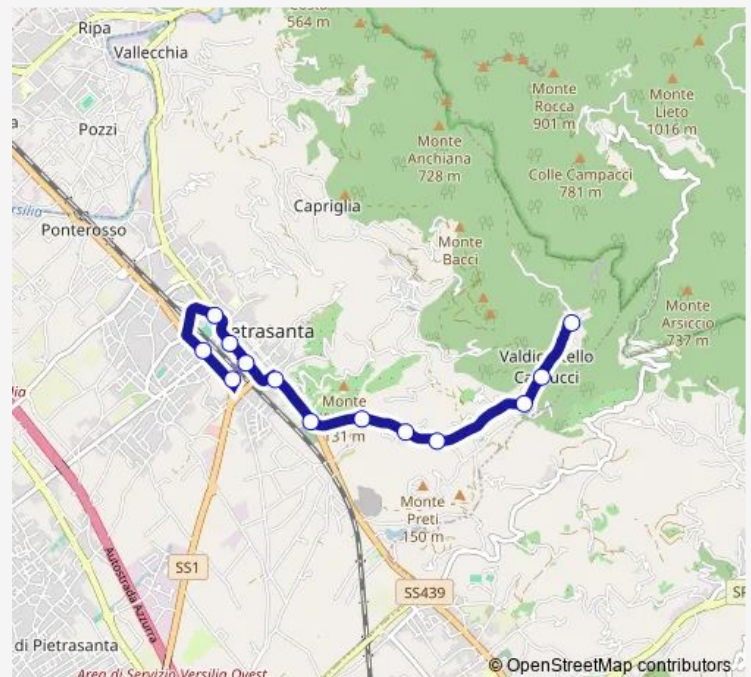

Via Valdicastello Civ.108

Via Valdicastello Casa Carducci

Valdicastello Capolinea

Route schedule

Pietrasanta Terminal 2 — Valdicastello Capolinea

Monday 07:20-18:25

Tuesday 07:20-18:25

Wednesday 07:20-18:25

Thursday 07:20-18:25

Friday 07:20-18:25

Saturday 07:20-18:25

Sunday —

Route info

Direction: Pietrasanta Terminal 2

Stops: 13

Trip Duration: 0 hour 12 min

E40 — Pietrasanta-Valdicastello

Direction

Valdicastello Capolinea — Pietrasanta Terminal 2

11 stops

[Open route schedule](#)

Valdicastello Capolinea

Via Valdicastello Civ.207

Via Valdicastello Civ.173

Sunday —

Route info

Direction: Valdicastello Capolinea

Stops: 11

Trip Duration: 0 hour 10 min

E40 Bus time schedules and route maps are available in an offline PDF at busmaps.com. Use the busmaps.com website to see live bus times, train schedule or subway schedule, and step-by-step directions for all public transit in Pietrasanta