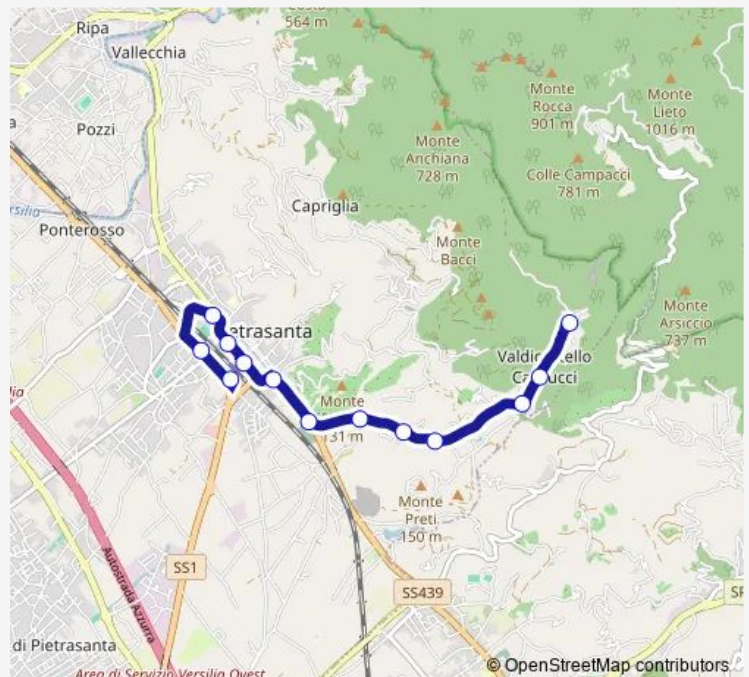

### Route schedule

Pietrasanta Terminal 2 — Valdicastello Capolinea

Monday 07:20-18:25

Tuesday 07:20-18:25

Wednesday 07:20-18:25

Thursday 07:20-18:25

Friday 07:20-18:25

Saturday 07:20-18:25

### Route info

Direction: Pietrasanta Terminal 2

Stops: 13

Trip Duration: 0 hour 12 min

E40 — Pietrasanta-Valdicastello

**Direction**

Valdicastello Capolinea — Pietrasanta Terminal 2

11 stops