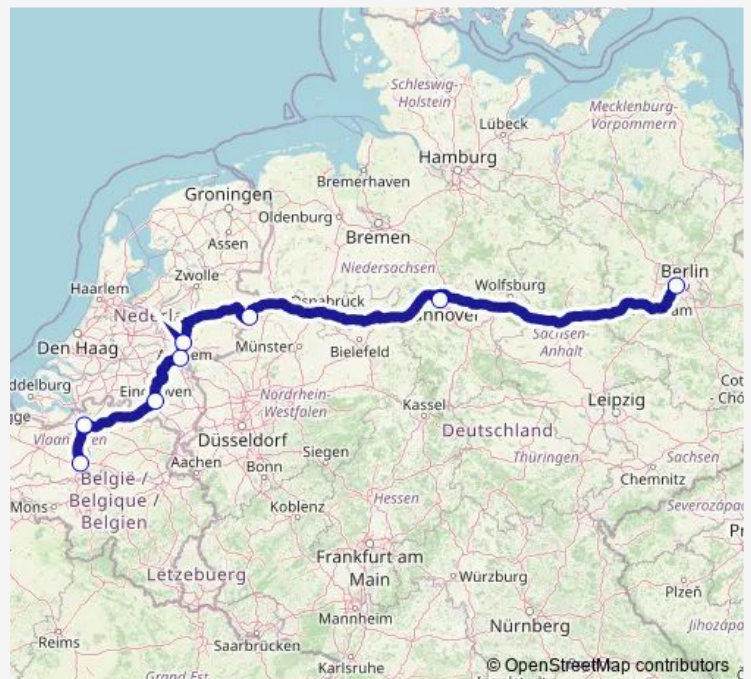

Enschede (central station)

Arnhem Centraal

Nijmegen Centraal Station (Tunnelweg)

Eindhoven Station (John F. Kennedylaan)

Waypoint Antwerp Stadspark

Antwerp Rooseveltplaats (B5)

Brussels-North train station

Route schedule

Berlin ZOB [Fernbus] — Brussels-North train station

Monday 21:00

Tuesday 21:00

Wednesday 21:00

Thursday 21:00

Friday 21:00

Saturday 21:00

Sunday 21:00

Route info

Direction: Berlin ZOB [Fernbus]

Stops: 9

Trip Duration: 11 hour 50 min

N81 — Berlin - Brussels

Direction

Brussels-North train station — Berlin ZOB [Fernbus]

9 stops

[Open route schedule](#)

Brussels-North train station

Waypoint Antwerp Stadspark

Antwerp Rooseveltplaats (B5)

Eindhoven Station (John F. Kennedylaan)

Nijmegen Centraal Station (Tunnelweg)

Arnhem Centraal

Enschede (central station)