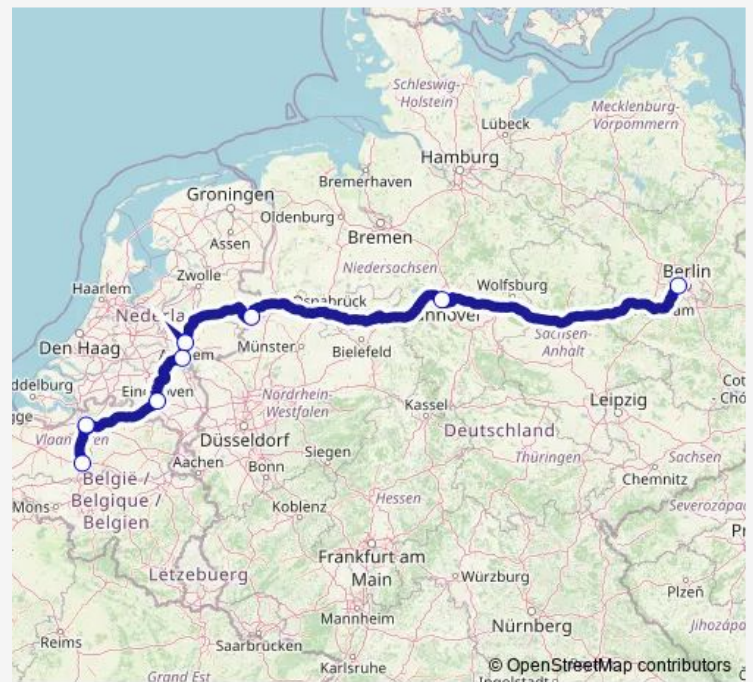

International Coach Service N81 Berlin - Brussels

[Go to website](#)

Direction

Berlin ZOB [Fernbus] — Brussels-North train station

9 stops

[Open route schedule](#)

Berlin ZOB [Fernbus]

Hannover Hauptbahnhof/Zob

Enschede (central station)

Arnhem Centraal

Nijmegen Centraal Station (Tunnelweg)

Eindhoven Station (John F. Kennedylaan)

Waypoint Antwerp Stadspark

Antwerp Rooseveltplaats (B5)

Brussels-North train station

Route schedule

Berlin ZOB [Fernbus] — Brussels-North train station

Monday 21:00

Tuesday 21:00

Wednesday 21:00

Thursday 21:00

Friday 21:00

Saturday 21:00

Sunday 21:00

Route info

Direction: Berlin ZOB [Fernbus]

Stops: 9

Trip Duration: 11 hour 50 min

N81 — Berlin - Brussels