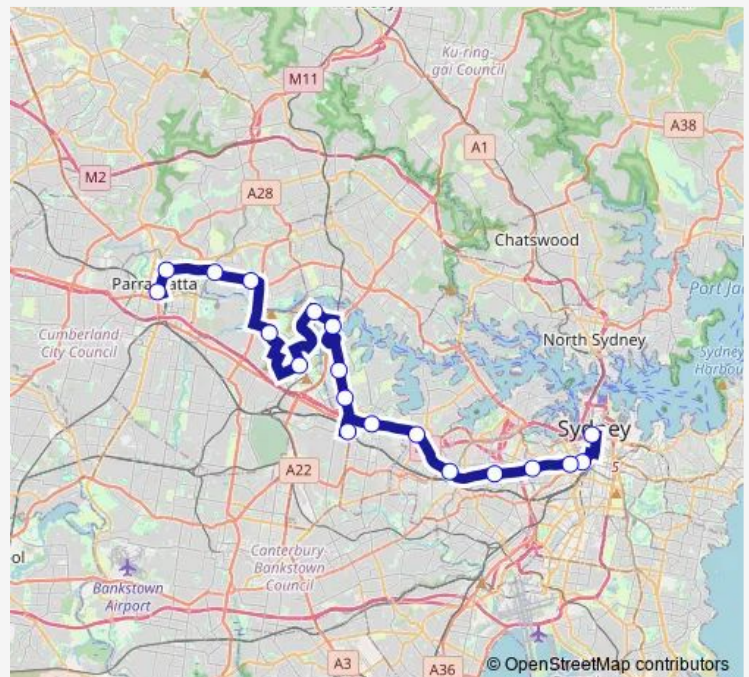

Victoria Rd Opp All Saints Anglican Church

Victoria Rd After Crowgey St

Victoria Rd Before Kirby St

Newington Marketplace, Avenue Of Europe

Olympic Park Station, Park St

Marina Square, Footbridge Bvd

Rhodes Station, Walker St, Stand D

Parramatta Rd Before Lyons Rd

Broadway Shopping Centre, Broadway

Central Station, Railway Square, Stand J

Town Hall, Park St, Stand K

Route schedule

Parramatta Station, Stand A2 — Town Hall, Park St, Stand K

Monday —

Tuesday —

Wednesday —

Thursday 25:02-02:02⁺¹

Friday 03:02-02:02⁺¹

Saturday 03:02-02:02⁺¹

Sunday 03:02-04:02

Route info

Direction: Parramatta Station, Stand A2

Stops: 19

Trip Duration: 1 hour 9 min

N81 — City Town Hall to Parramatta via Sydney Olympic Park (Night Service)

Direction

Town Hall, Park St, Stand H — Parramatta Station, Stand B3