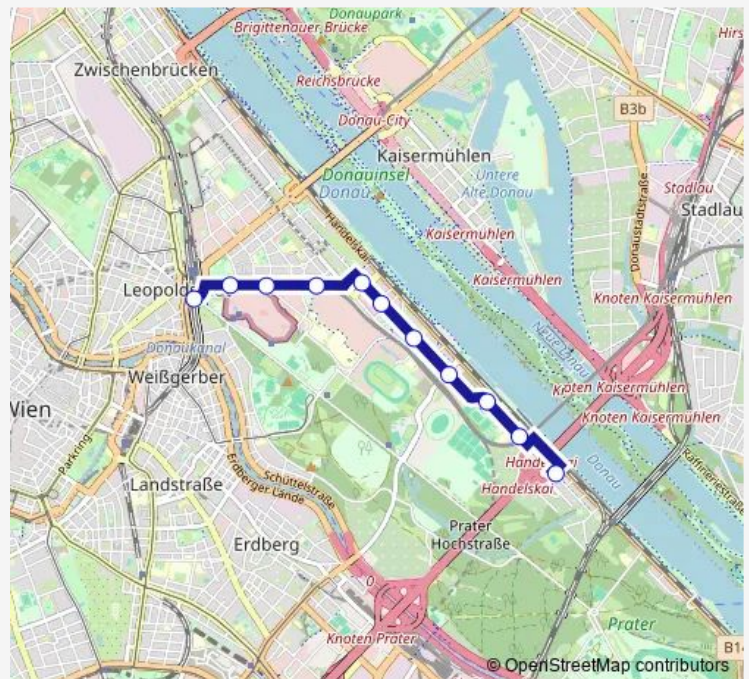

### Direction

Praterstern — Praterbrücke

11 stops

[Open route schedule](#)

Praterstern

Venediger Au

Perspektivstraße

Messe-Prater

### Route schedule

Praterstern — Praterbrücke

Monday 00:49-04:49

Tuesday 00:49-04:49

Wednesday 00:49-04:49

Thursday 00:49-04:49

Friday 00:49-04:49

Saturday —

### Route info

Direction: Praterstern

Stops: 11

Trip Duration: 0 hour 9 min

■ N81 — Praterstern - Praterbrücke

BusMaps