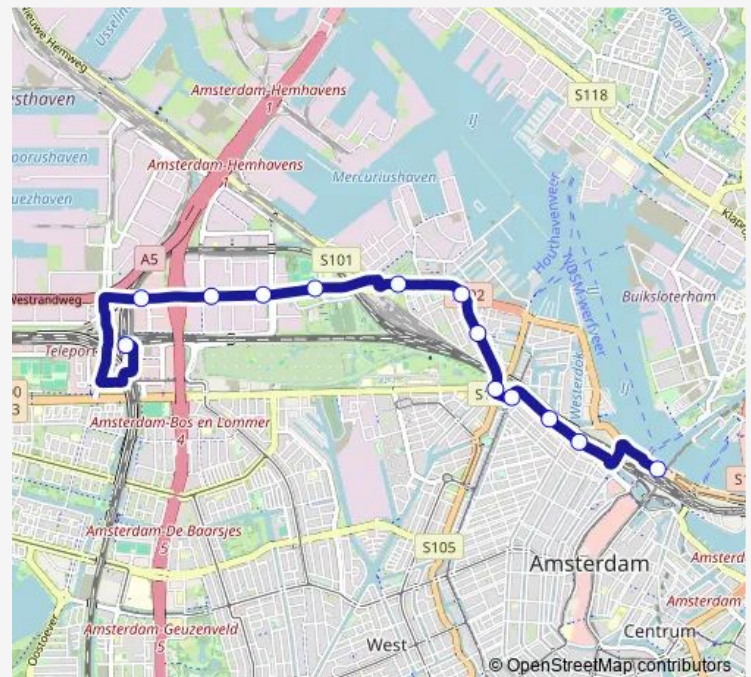

### Route schedule

Centraal Station — Amsterdam, Station Sloterdijk

Monday —

Tuesday —

Wednesday —

Thursday —

Friday 00:55-05:55

Saturday 00:55-05:55

### Route info

Direction: Centraal Station

Stops: 13

Trip Duration: 0 hour 16 min

N81 — Lijn 281