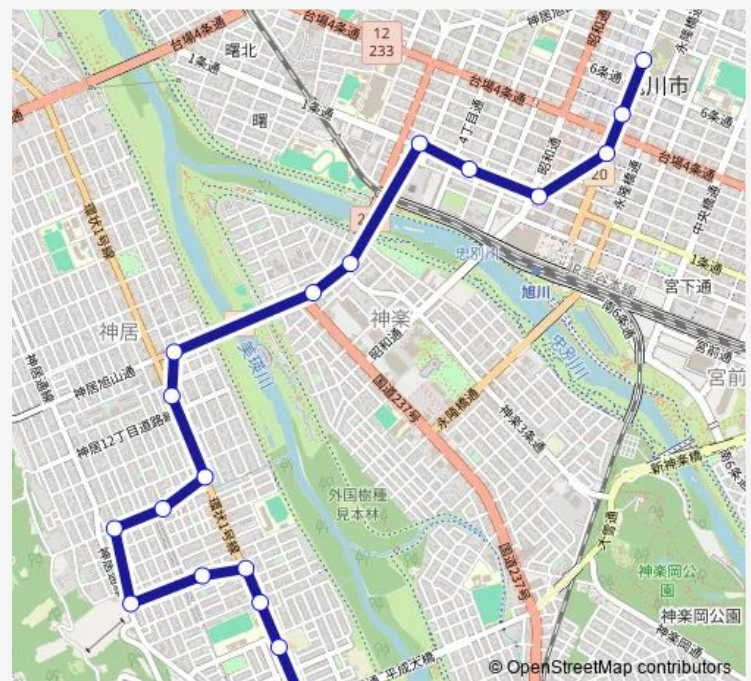

### Direction

雨紛 2 号 — 市役所前

19 stops

[Open route schedule](#)

雨紛 2 号

神居2条20丁目

神居2条19丁目

神居2条18丁目

### Route schedule

雨紛 2 号 — 市役所前

Monday 07:10-18:31

Tuesday 07:10-18:31

Wednesday 07:10-18:31

Thursday 07:10-18:31

Friday 07:10-18:31

Saturday 07:31-16:31

### Route info

Direction: 雨紛 2 号

Stops: 19

Trip Duration: 0 hour 28 min

50-伊の沢線

## Route info

Direction: 市役所前

Stops: 19

Trip Duration: 0 hour 25 min

50-伊の沢線 Bus time schedules and route maps are available in an offline PDF at busmaps.com. Use the busmaps.com website to see live bus times, train schedule or subway schedule, and step-by-step directions for all public transit in Asahikawa