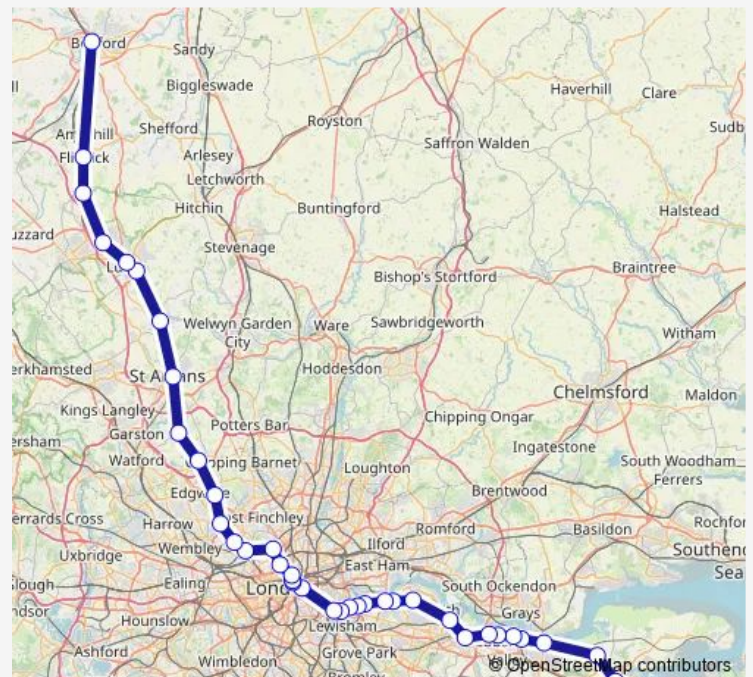

Rail TI:Rai->Bdm TL train service from RAI to Bdm

[Go to website](#)

Direction

Rainham (Kent) — Bedford

41 stops

[Open route schedule](#)

Rainham (Kent)

Gillingham (Kent)

Thursday —

Friday —

Saturday —

Sunday 22:00

Route info

Direction: Rainham (Kent)

Stops: 41

Trip Duration: 3 hour 1 min

TI:Rai->Bdm — TL train service from RAI to Bdm

London Bridge

London Blackfriars

City Thameslink

Farringdon

London St Pancras International

Kentish Town

West Hampstead Thameslink

Cricklewood

Hendon

Mill Hill Broadway

Elstree & Borehamwood

Radlett

St Albans City

Harpenden

Luton Airport Parkway