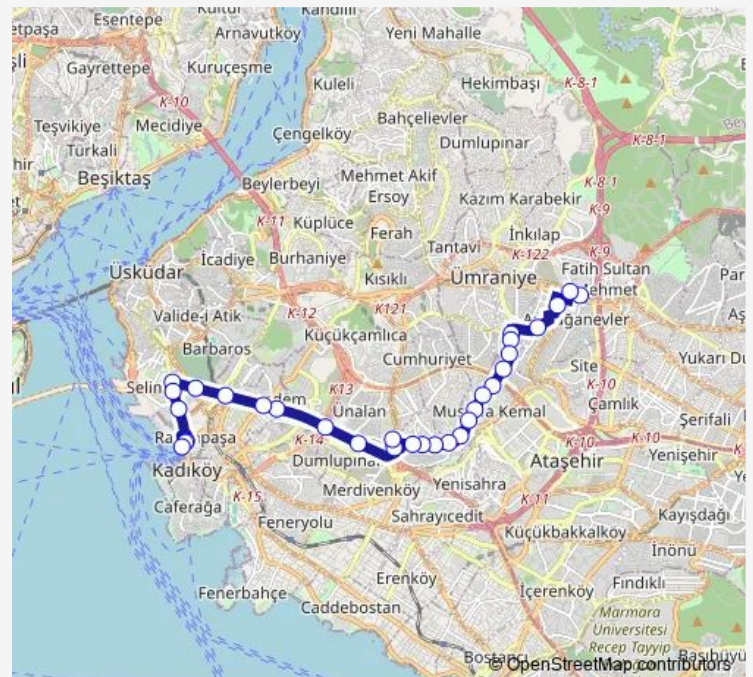

Thursday 06:10

Friday 06:10

Saturday 06:10

Sunday 06:10

Route info

Direction: Ümraniye İski

Stops: 31

Trip Duration: 0 hour 33 min